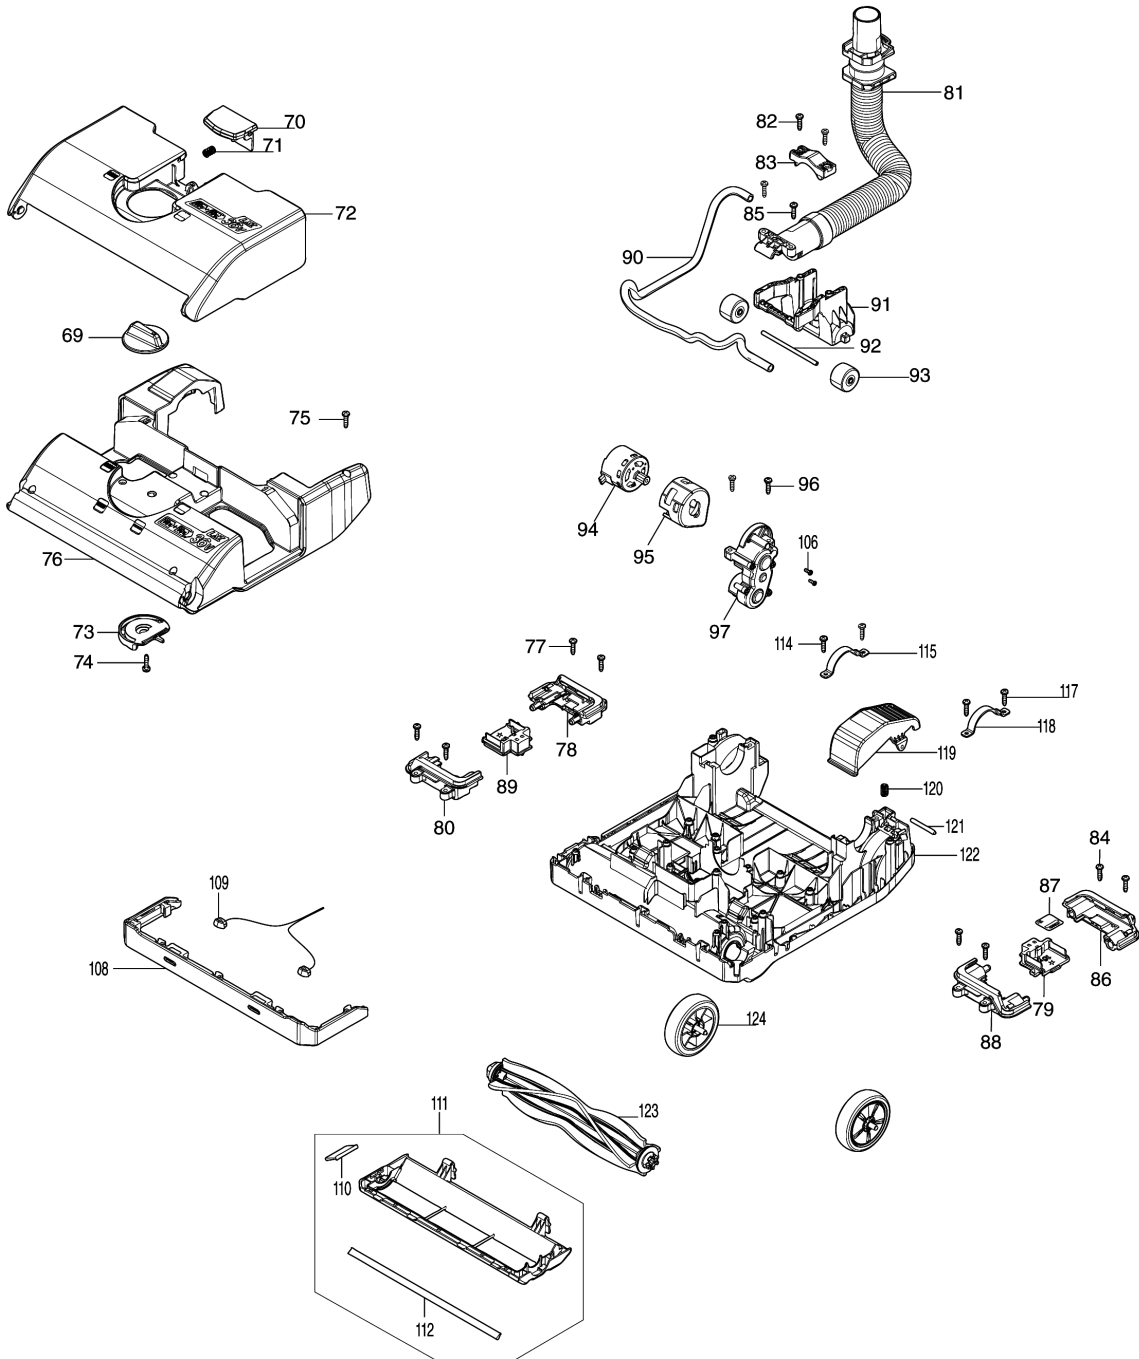

Model No.DVC560 CORDLESS UPRIGHT CLEANER

Model No.DVC560 CORDLESS UPRIGHT CLEANER

Item	Parts No.	Description	I/C	Qty	New/Old	Opt. 1	Opt. 2	Note
001	266326-2	TAPPING SCREW 4X18		4				
002	183R12-7	HANDLE SET		1				
D10		INC. 5						
003	140S35-4	SWITCH PLATE COMPLETE		1				
C10	8020C7-1	SWITCH LABEL		1				
004	631973-2	SWITCH UNIT		1				
005	183R12-7	HANDLE SET		1				
D10		INC. 2						
006	327555-3	PIPE A		1				
007	632R23-4	LEAD UNIT		1				
008	266326-2	TAPPING SCREW 4X18		4				
009	140U72-0	TOP COVER COMPLETE		1				
010	266326-2	TAPPING SCREW 4X18		2				
011	266326-2	TAPPING SCREW 4X18		2				
012	632R22-6	LEAD UNIT		1				
013	412455-1	INLET		1				
014	213663-5	O RING 55		1				
015	140V53-0	INDICATION CIRCUIT COMPLETE		1				
016	140S37-0	HOSE COMPLETE 28-0.7		1				
017	127522-6	PIPE ASSEMBLY		1				
018	266326-2	TAPPING SCREW 4X18		9				
019	412449-6	SIDE DUST BOX COVER		1				
020	422580-0	SEAL RING B		1				
021	632R25-0	LEAD UNIT		1				
022	941051-3	FLAT WASHER 4		1				
023	412465-8	STOPPER PLATE		1				
024	232627-0	TORSION SPRING 9		1				
025	266326-2	TAPPING SCREW 4X18		1				
026	857N02-9	DVC560 NAME PLATE		1				
027	266326-2	TAPPING SCREW 4X18		2				
028	412444-6	NOZZLE HOLDER		2				
029	412464-0	LOCK LEVER A		1				
030	231309-1	COMPRESSION SPRING 5		1				
031	412463-2	STAY		1				
032	234391-9	COMPRESSION SPRING 8		1				
033	136303-7	DUST BOX ASSEMBLY		1				
034	140V23-9	VALVE COMPLETE		1				
035	191D63-2	FILTER BAG SET		1				
036	412446-2	LATCH		1				
037	191E39-5	MAIN FILTER H SET		1				
038	422578-7	SEAL RING A		1				
039	412445-4	DUST BOX COVER		1				

Please order the parts with part number.

Print Date 7/9/2020