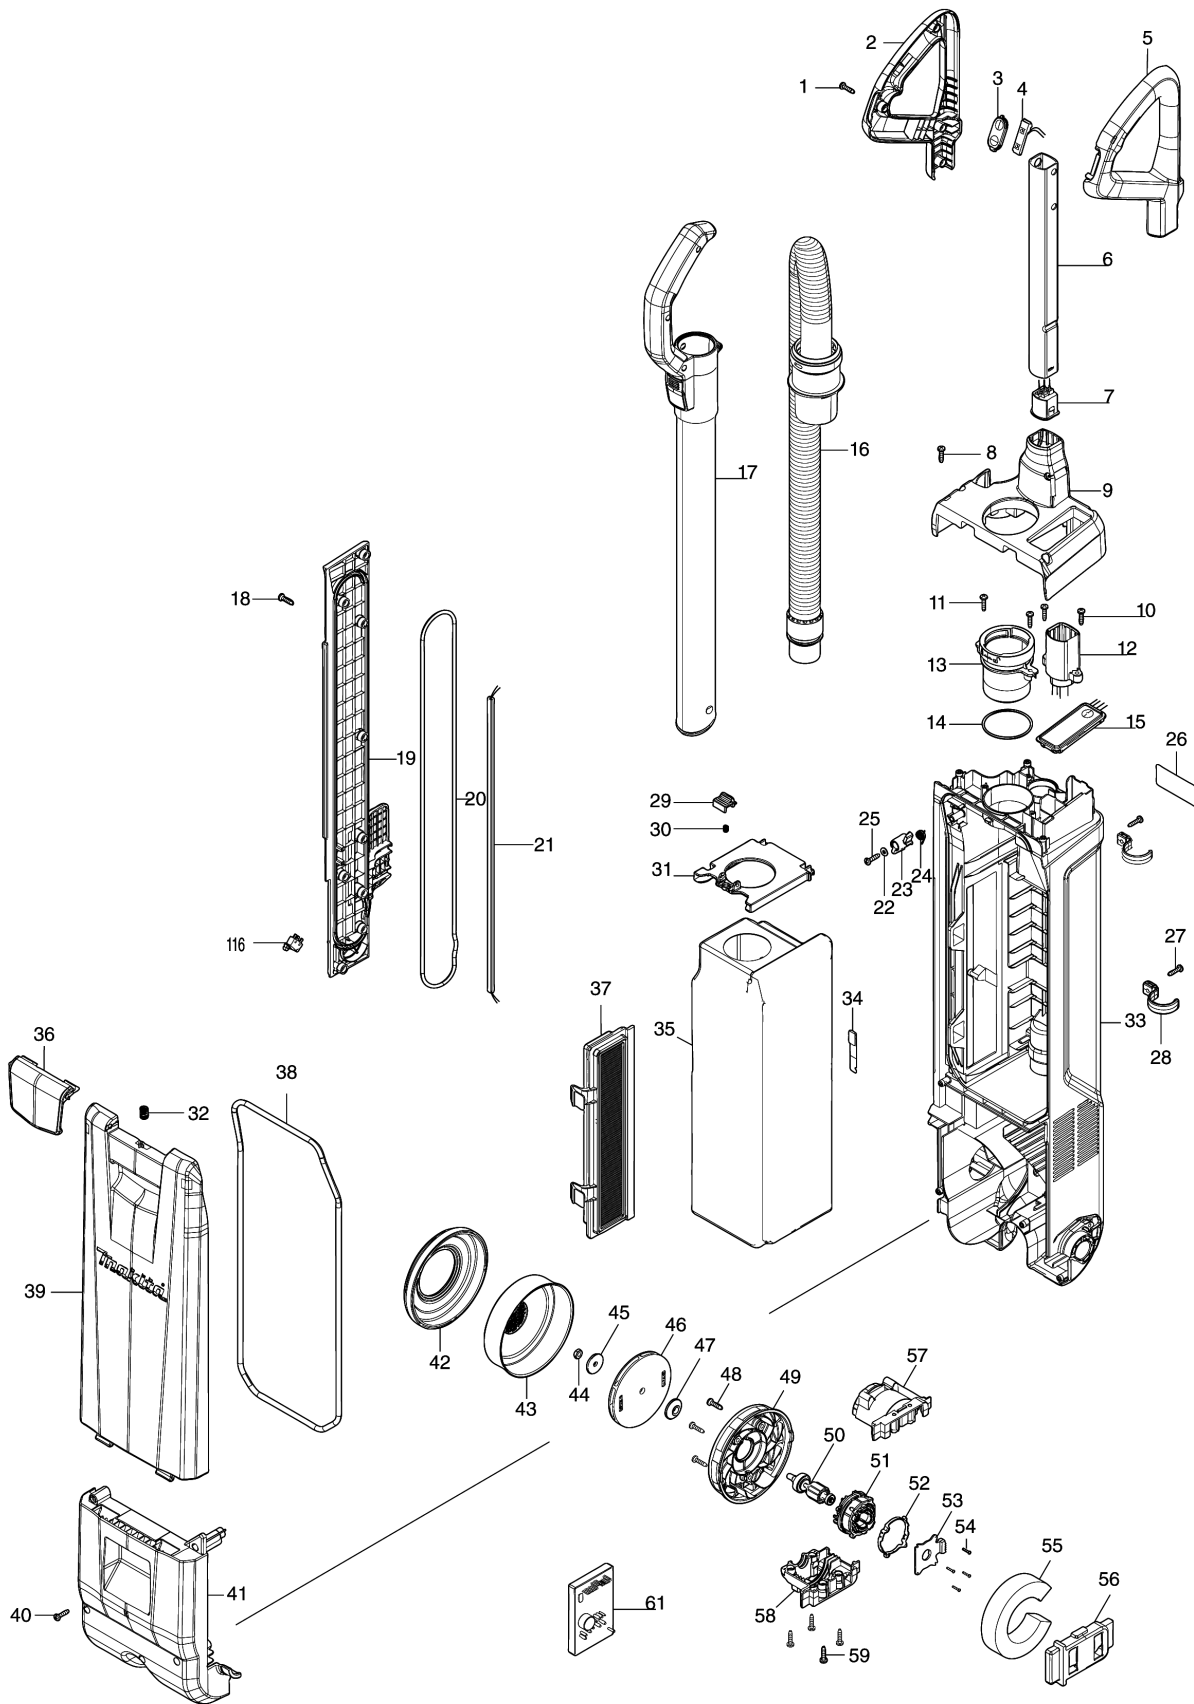

Model No.DVC560 CORDLESS UPRIGHT CLEANER