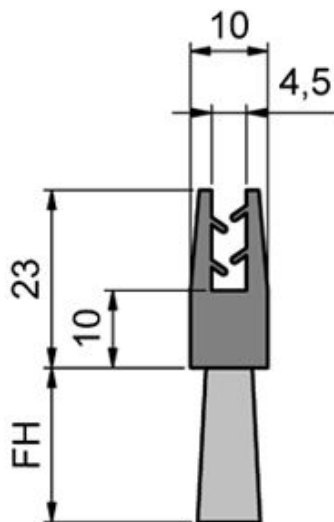

Think Mink![®]**Data sheet - FBL1330-K13**

For sheet metal thickness 2 - 3 mm
All dimensions in mm

Body material:	Thermoplastic rubber (TPE/TPV)
Body colour:	black
Bristle material:	Polypropylene (PP)
Bristle colour:	black / wavy
Bristle diameter:	0,20
Bristle length (FH):	20
Body length:	25.000 mm