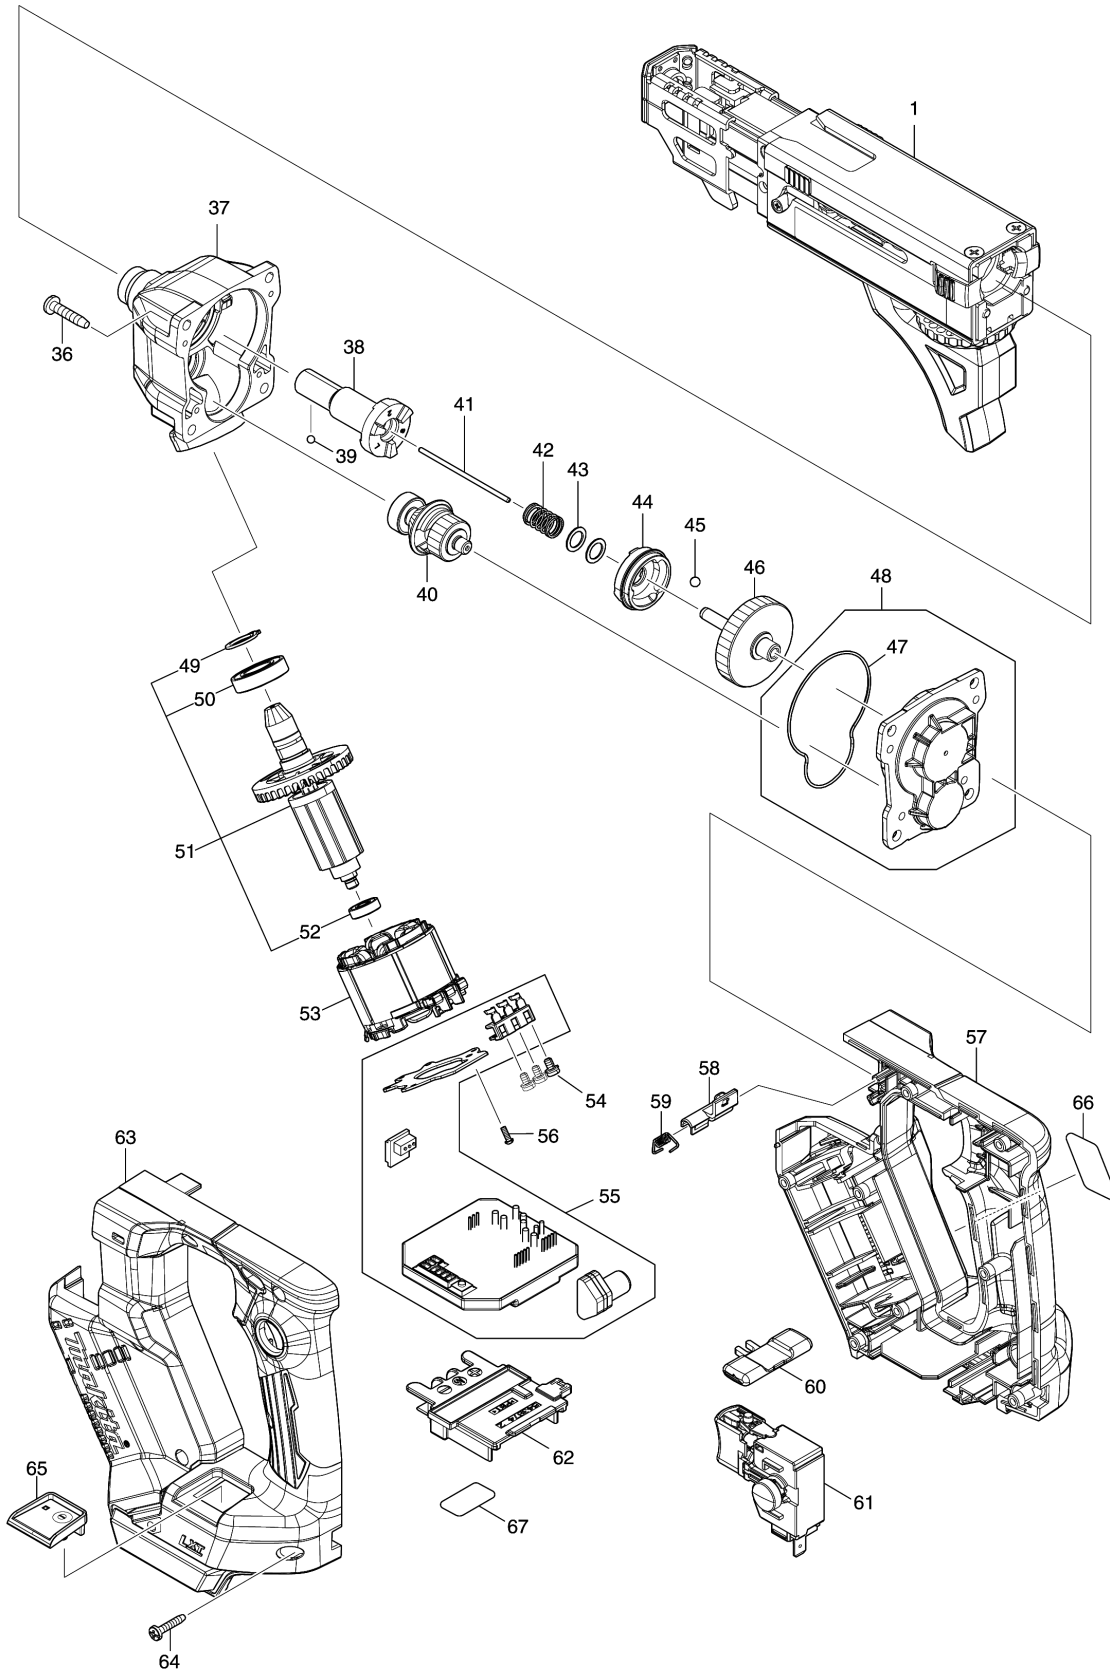

Model No.DFR452 CORDLESS AUTO FEED SCREWDRIVER

Model No.DFR452 CORDLESS AUTO FEED SCREWDRIVER

Model No.DFR452 CORDLESS AUTO FEED SCREWDRIVER

Item	Parts No.	Description	I/C	Qty	New/Old	Opt. 1	Opt. 2	Note
001	191W93-7	CASING 41 SET		1				
D10		INC. 2-35			*			
D11		INC. 2-35,68						
002	141A76-5	STOPPER BASE COMPLETE		1				
C10	422695-3	CAP		1				
003	345837-1	LEVER		2				
004	233211-4	COMPRESSION SPRING 2		2				
005	256451-7	PIN 6		1				
006	413525-9	FEEDER BOX		1				
007	257855-6	SLEEVE 5		1				
008	310062-3	STOPPER		1				
009	231636-6	TORSION SPRING 4		1				
010	256158-5	PIN 3		1				
011	226344-2	SPUR GEAR 16		1				
012	141A78-1	RATCHET ARM COMPLETE		1				
013	233212-2	COMPRESSION SPRING 6		1	*			
013-1	232771-3	COMPRESSION SPRING 5	<	1				
014	416518-5	WHEEL		1				
015	162934-6	DUST COVER		1				
016	141A75-7	BOX COVER COMPLETE		1				
017	266130-9	TAPPING SCREW BIND PT 3X16		1				
018	347825-4	PLATE		1				
019	232696-1	COMPRESSION SPRING 21		1				
020	141A74-9	CASING 41 COMPLETE		1				
C10	8040Y5-5	INDICATION LABEL		1				
021	450111-5	STOPPER		2				
022	257764-9	SLEEVE 4		1				
023	265177-0	+SHOULDER FLAT HEAD SCREW M3X5		1				
024	313378-5	SHIFTER PIN		1				
025	912107-9	COUNTERSUNK HEAD SCREW M4X8		3				
026	141A77-3	CLAMPER COMPLETE		1				
C10	263032-0	RUBBER PIN 4		2				
027	216001-0	STEEL BALL 3.5		1				
028	417056-0	DIAL 42		1				
029	213107-5	O RING 12		1				
030	267201-5	FLAT WASHER 6		1				
031	912117-6	COUNTERSUNK HEAD SCREW M4X12		1				
032	183T81-0	SCREW GUIDE SET		1				
D10		INC. 34						
033	265A38-0	P.H.SCREW M3X6 WITH WR		1				