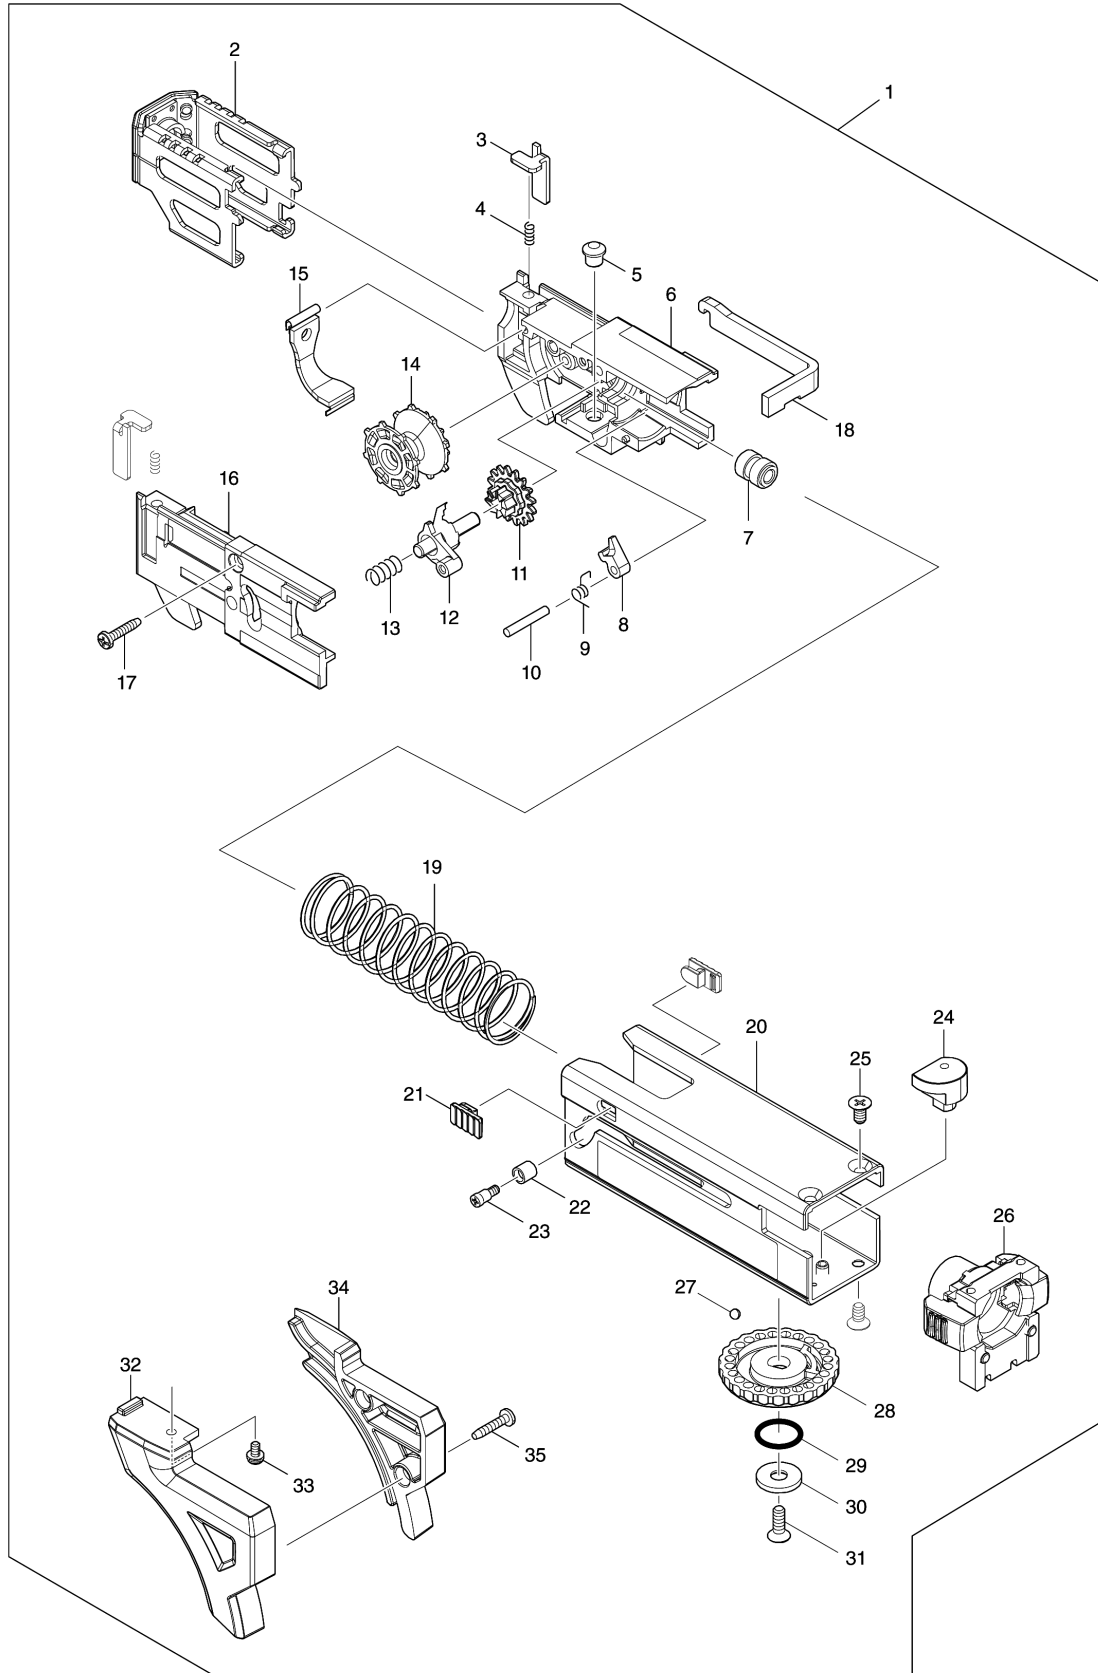

Model No.DFR452 CORDLESS AUTO FEED SCREWDRIVER

Model No.DFR452 CORDLESS AUTO FEED SCREWDRIVER

Model No.DFR452 CORDLESS AUTO FEED SCREWDRIVER

Item	Parts No.	Description	I/C	Qty	New/Old	Opt. 1	Opt. 2	Note
001	191W93-7	CASING 41 SET		1				
D10		INC. 2-35			*			
D11		INC. 2-35,68						
002	141A76-5	STOPPER BASE COMPLETE		1				
C10	422695-3	CAP		1				
003	345837-1	LEVER		2				
004	233211-4	COMPRESSION SPRING 2		2				
005	256451-7	PIN 6		1				
006	413525-9	FEEDER BOX		1				
007	257855-6	SLEEVE 5		1				
008	310062-3	STOPPER		1				
009	231636-6	TORSION SPRING 4		1				
010	256158-5	PIN 3		1				
011	226344-2	SPUR GEAR 16		1				
012	141A78-1	RATCHET ARM COMPLETE		1				
013	233212-2	COMPRESSION SPRING 6		1	*			
013-1	232771-3	COMPRESSION SPRING 5	<	1				
014	416518-5	WHEEL		1				
015	162934-6	DUST COVER		1				
016	141A75-7	BOX COVER COMPLETE		1				
017	266130-9	TAPPING SCREW BIND PT 3X16		1				
018	347825-4	PLATE		1				
019	232696-1	COMPRESSION SPRING 21		1				
020	141A74-9	CASING 41 COMPLETE		1				
C10	8040Y5-5	INDICATION LABEL		1				
021	450111-5	STOPPER		2				
022	257764-9	SLEEVE 4		1				
023	265177-0	+SHOULDER FLAT HEAD SCREW M3X5		1				
024	313378-5	SHIFTER PIN		1				
025	912107-9	COUNTERSUNK HEAD SCREW M4X8		3				
026	141A77-3	CLAMPER COMPLETE		1				
C10	263032-0	RUBBER PIN 4		2				
027	216001-0	STEEL BALL 3.5		1				
028	417056-0	DIAL 42		1				
029	213107-5	O RING 12		1				
030	267201-5	FLAT WASHER 6		1				
031	912117-6	COUNTERSUNK HEAD SCREW M4X12		1				
032	183T81-0	SCREW GUIDE SET		1				
D10		INC. 34						
033	265A38-0	P.H.SCREW M3X6 WITH WR		1				