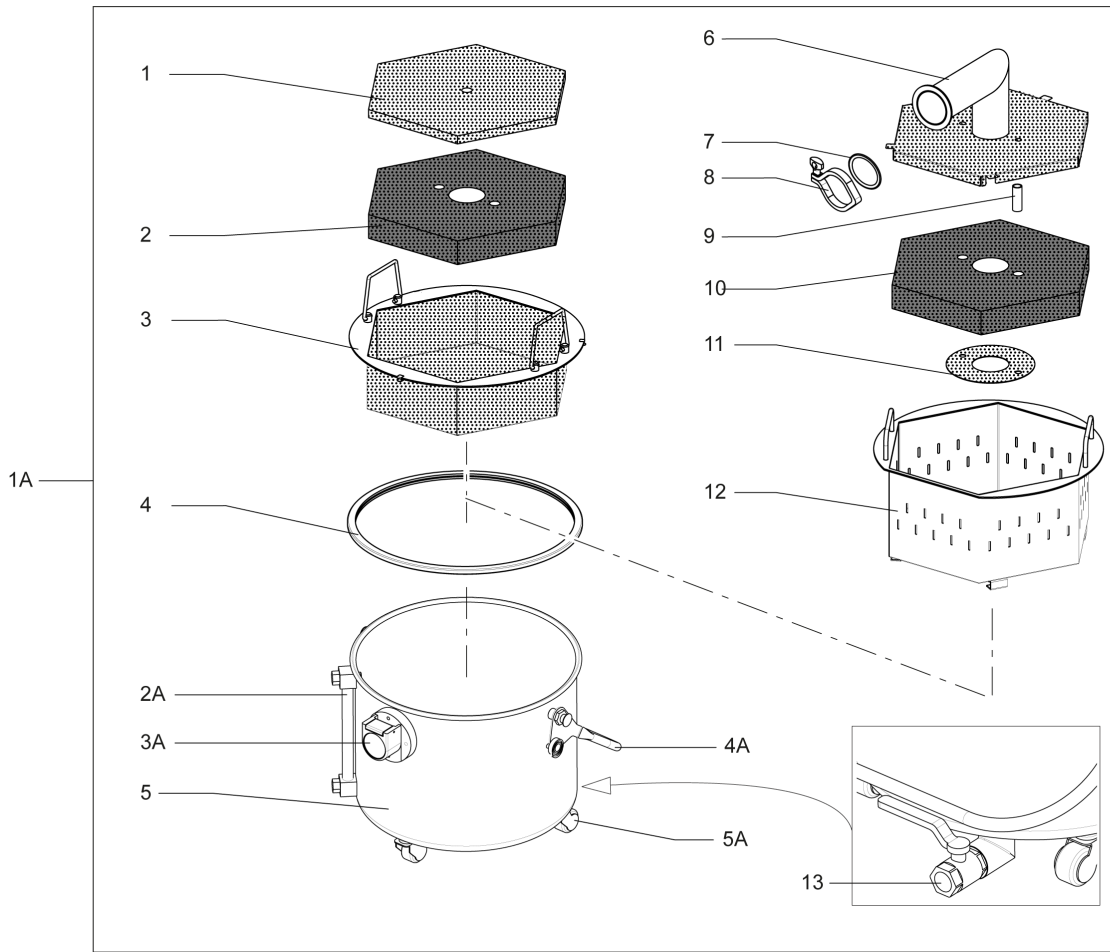

OPTIONALS

VHS120

2018.08.21

2018.02.22

Pos.	Vare-nr	Antal	Beskrivelse	Notes
1	4089100802	1	LABEL KIT MOD.VHS N1	
2	4081601059	1	ACCESSORIES BASKET FOR VHS120	
3	4081601096	1	ACCESSORIES BASKET FOR VHS120 SS	
4	4089100943	1	KIT CABLE MOTOR MOD.VHS120 V230	
5	4089100959	1	KIT MOTOR MOD.VHS120 V120 800W	
6	4089100952	1	KIT HANDLE SHAKER MOD.VHS120