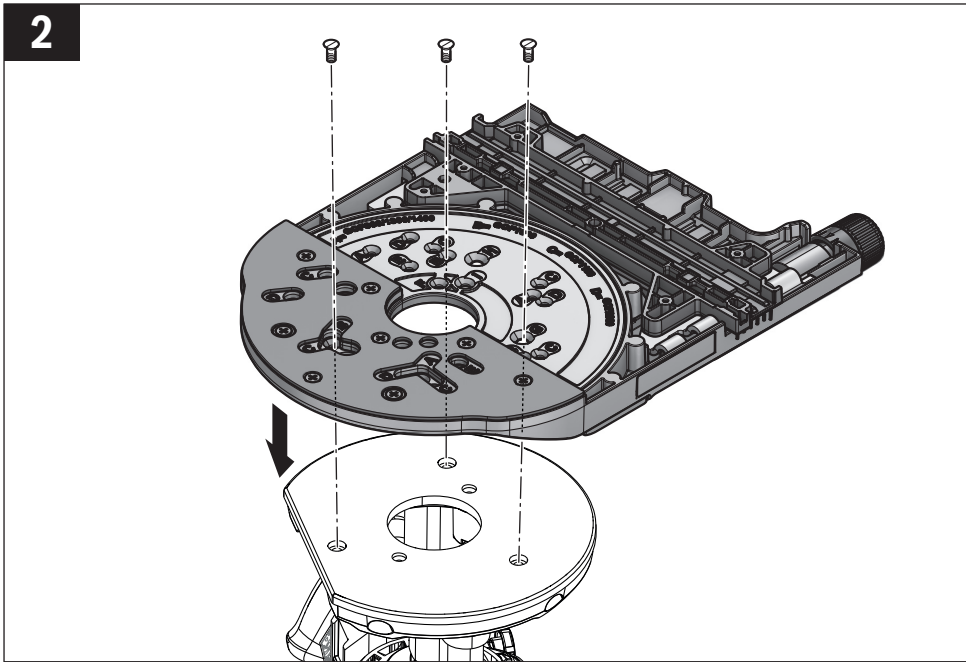

2 |

3

- A - GOF 900 | GOF 1300 | GOF 1400
- B - GOF 1600
- C - GOF 1250
- D - GOF 2000
- E - TE 600 (GKF 600)
- F - Festool OF 1010 EBQ
- G - Mafell LO 50E
- H - DeWalt DW 621 | DW 26203
  Makita RP 1110
- I - Makita RP 0900