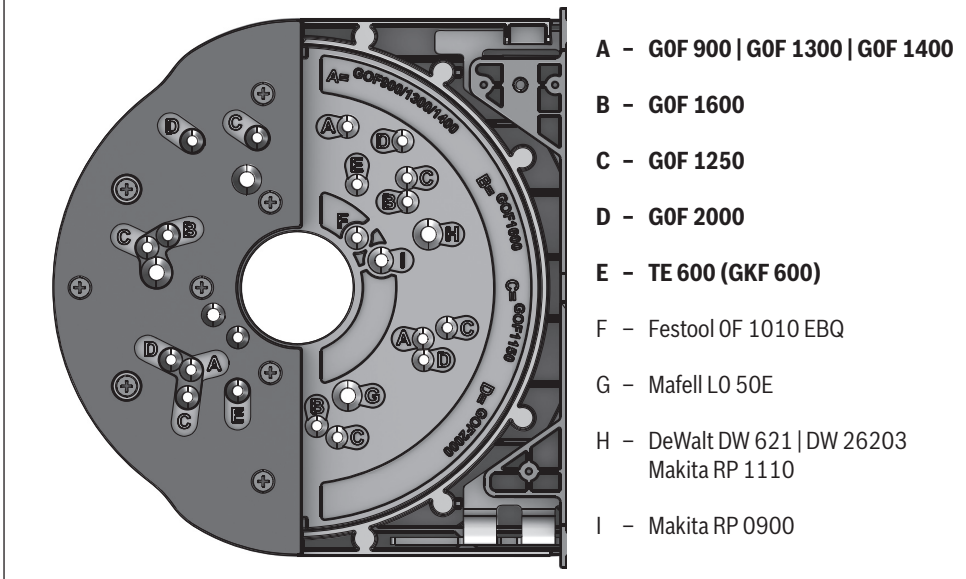

- A - GOF 900 | GOF 1300 | GOF 1400
- B - GOF 1600
- C - GOF 1250
- D - GOF 2000
- E - TE 600 (GKF 600)
- F - Festool OF 1010 EBQ
- G - Mafell LO 50E
- H - DeWalt DW 621 | DW 26203
  Makita RP 1110
- I - Makita RP 0900