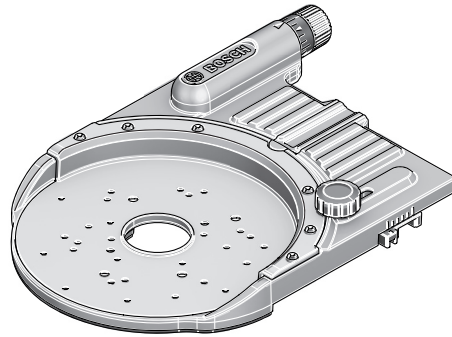

F5N-OFA Professional

Robert Bosch Power Tools GmbH
70538 Stuttgart
www.bosch-pt.com

1 609 92A 3AB (2013.04) PS / 4

1 609 92A 3AB

BOSCH

+

4 x  M4x16

1