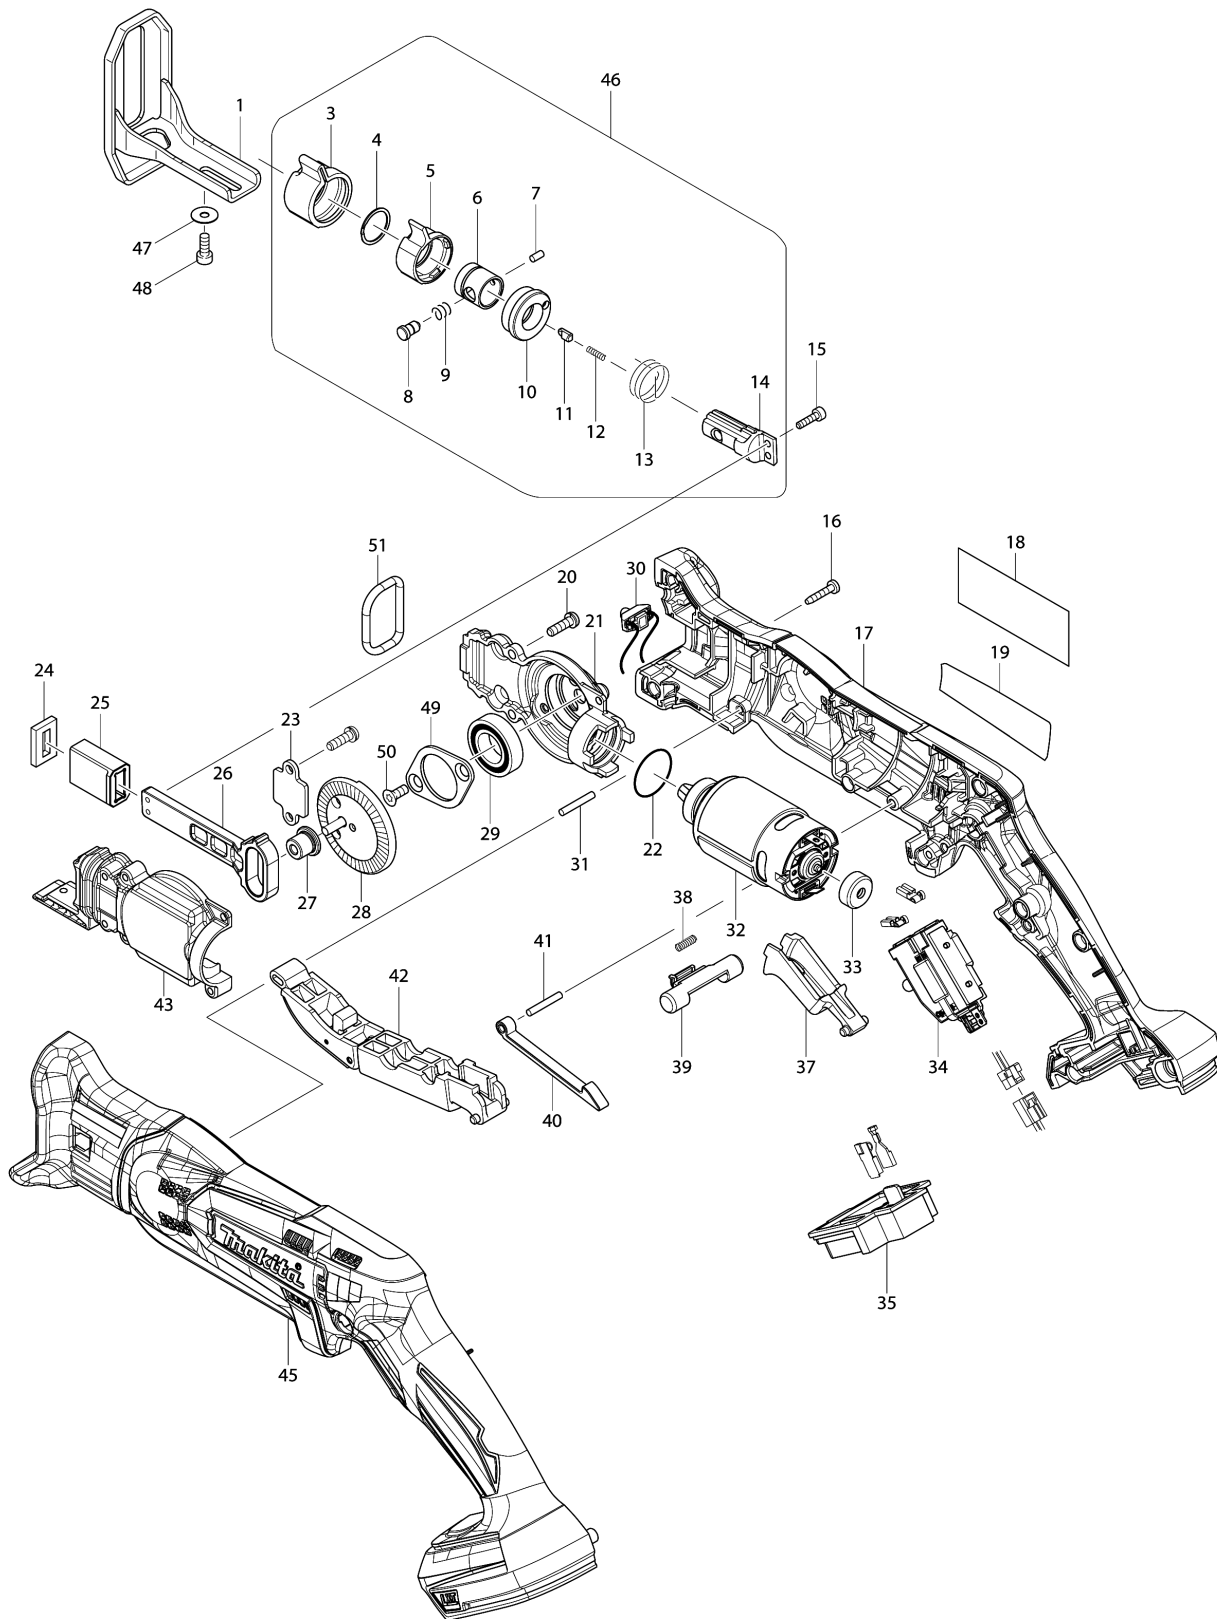

Model No.DJR183 CORDLESS RECIPRO SAW

Model No.DJR183 CORDLESS RECIPRO SAW

Item	Parts No.	Description	I/C	Qty	New/Old	Opt. 1	Opt. 2	Note
001	165740-8	SHOE		1				
003	424466-4	PROTECTOR		1				
004	257981-1	RETAINING RING (EXT)16		1				
005	310496-0	DRIVING SLEEVE		1				
006	331963-2	GUIDE SLEEVE		1				
007	268094-3	PIN 3		1				
008	256492-3	SHOULDER PIN 5		1				
009	233345-3	COMPRESSION SPRING 6		1				
010	453071-0	CONNECTING SLEEVE		1				
011	310495-2	PUSH PIN		1	*			
011-1	310859-0	PUSH PIN	O	1	*			
011-2	310912-2	PUSH PIN	S	1				
012	233025-1	COMPRESSION SPRING 2		1	*			
012-1	232472-3	COMPRESSION SPRING 2	S	1				
013	233594-2	TORSION SPRING 17		1				
014	326113-2	BLADE GUIDE		1				
015	265910-0	HEX. SOCKET HEAD BOLT M3X12		2				
016	266429-2	TAPPING SCREW 3X16		10				
017A	187760-2	HOUSING SET		1				
017B	187760-2	HOUSING SET		1				
017C	187760-2	HOUSING SET		1				
017D	187760-2	HOUSING SET		1				
017E	183F46-8	HOUSING SET		1				
C10	263005-3	RUBBER PIN 6		2				
C20	423475-0	SPONGE SHEET		1				
D10		INC. 45						
019	814V98-1	DJR183 NAME PLATE		1				
020	266747-8	PAN HEAD SCREW M4X14 WITH WM		5				
021	319060-4	GEAR HOUSING		1				
022	213961-7	O RING 22		1				
023	346525-3	PLATE		1				
024	443185-3	FELT SEAL		1				
025	313220-0	SLIDER GUIDE		1				
026	313271-3	SLIDER		1				
027	313270-5	COLLARED SLEEVE 4		1				
028	142284-5	GEAR COMPLETE		1				
029	211242-3	BALL BEARING 6902ZZ		1				
030	620237-9	LED CIRCUIT		1				
031	256158-5	PIN 3		1				
032	629109-5	DC MOTOR		1				
033	424467-2	CAP		1				