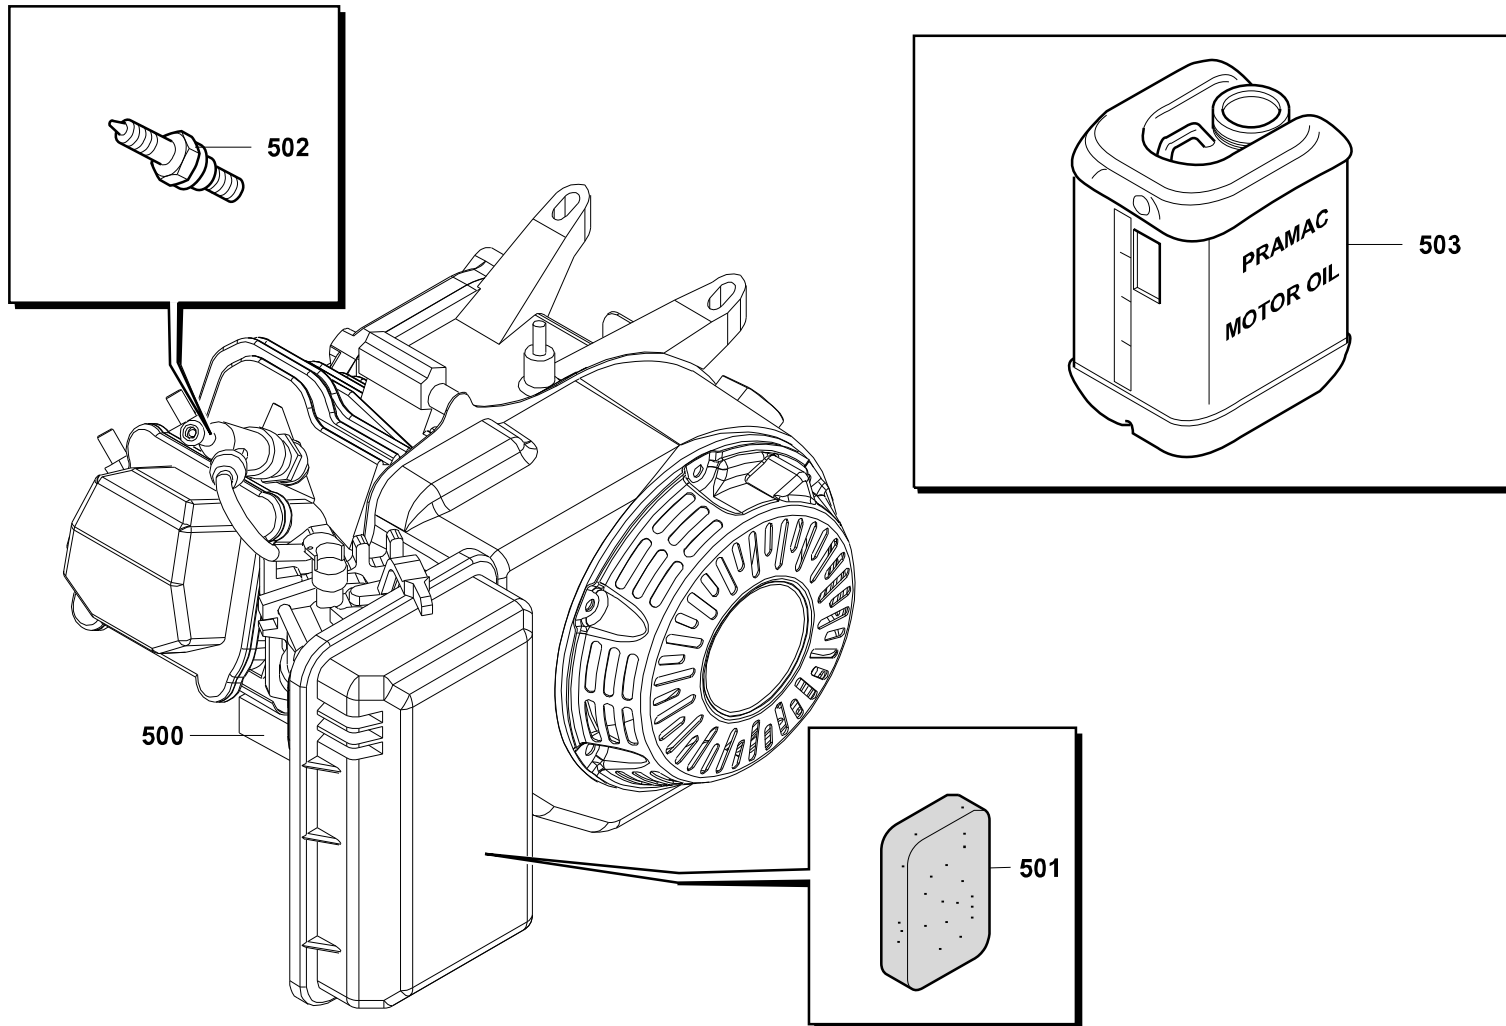

Spare Parts Catalogue

MP36-KOSHIN

Power systems | Motorpump

Valid for machine code: FA360HEI000

Revision: 0 (4/2009)

Copyright 2016 Pramac Group, All Rights Reserved.

Position	Part Number	Description	Notes
1	PPK011257802	Body Pump Hgp 36-2	-
2	PPK011266203	Intake Flange	-
3	PPK011266501	Gasket (use Ppk0112665)	-
4	PPK011807802	Plug And O-ring (use Ppk0118078)	-
5	PPK011257905	Coupling Flange	-
6	PPK011464001	Cover Impeller	-
7	PPK011353203	Pump Impeller	-
8	PPK011324501	Delivery Flange Egp36	-
9	PPK011054102	Gasket (use Ppk0110541)	-
10	PPK011762301	Painted Frame For Mp36-2	-
11	PPK011046601	Gasket (use Ppk0110466)	-
13	PPK011068802	Spring For Mechanic Assy Hp36-2	-
14	PPK011702602	Pipe Fitting Pump	-
18	PPK011815901	Plastic Rose Pipe	-
19	PPK940019060	Metallic Clamp Hgp36-2	-
21	PPK011501401	O-ring Flange	-
22	PPK011279201	Impeller Cover O-ring	-
25	PPK743119051	Bolt Hh	-
26	PPK734532076	Screw + Washer	-
29	PPK854255008	Gasket	-

Position	Part Number	Description	Notes
501	PEH17211-ZE1-000	Filter Air Gx120 Wkt2	-
502	PEH98079-55846	Spark Plug Bpr 5 Es Ngk	-
503	P3KI00299	Kit Pramac Power	-