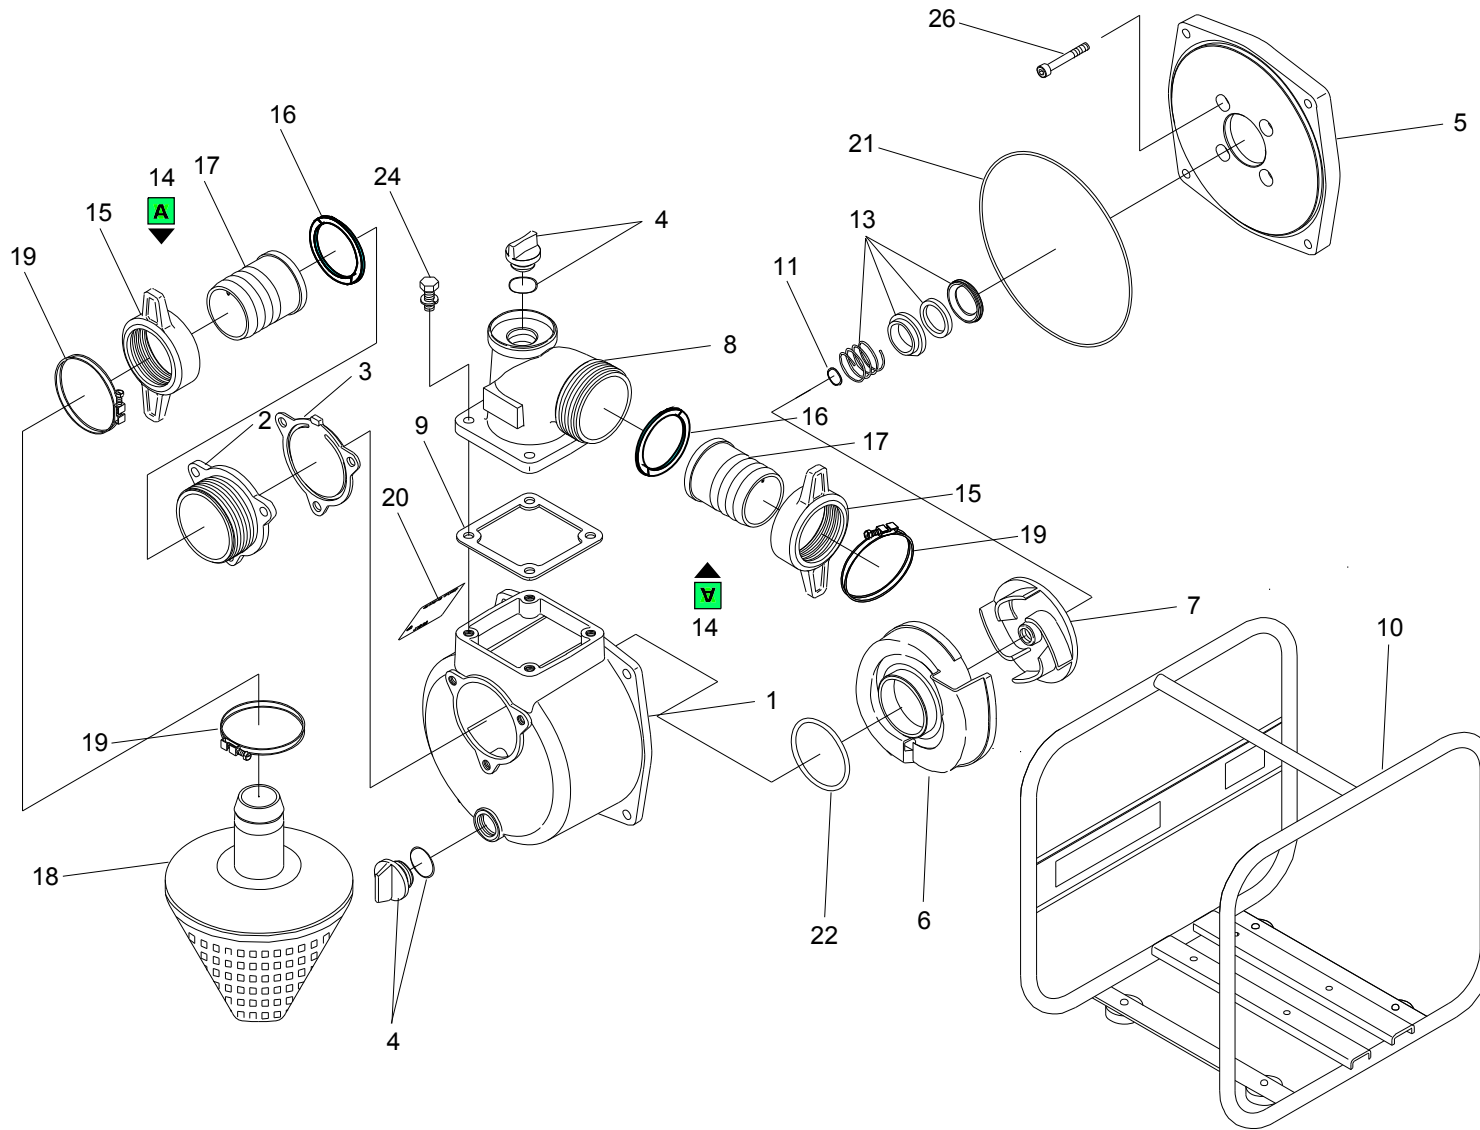

Spare Parts Catalogue

MP36-KOSHIN

Power systems | Motorpump

Valid for machine code: FA360HEI000

Revision: 0 (4/2009)

Copyright 2016 Pramac Group, All Rights Reserved.

Position	Part Number	Description	Notes
1	PPK011257802	Body Pump Hgp 36-2	-
2	PPK011266203	Intake Flange	-
3	PPK011266501	Gasket (use Ppk0112665)	-
4	PPK011807802	Plug And O-ring (use Ppk0118078)	-
5	PPK011257905	Coupling Flange	-
6	PPK011464001	Cover Impeller	-
7	PPK011353203	Pump Impeller	-
8	PPK011324501	Delivery Flange Egp36	-
9	PPK011054102	Gasket (use Ppk0110541)	-
10	PPK011762301	Painted Frame For Mp36-2	-
11	PPK011046601	Gasket (use Ppk0110466)	-
13	PPK011068802	Spring For Mechanic Assy Hp36-2	-
14	PPK011702602	Pipe Fitting Pump	-
18	PPK011815901	Plastic Rose Pipe	-
19	PPK940019060	Metallic Clamp Hgp36-2	-
21	PPK011501401	O-ring Flange	-
22	PPK011279201	Impeller Cover O-ring	-
25	PPK743119051	Bolt Hh	-
26	PPK734532076	Screw + Washer	-
29	PPK854255008	Gasket	-

Position	Part Number	Description	Notes
501	PEH17211-ZE1-000	Filter Air Gx120 Wkt2	-
502	PEH98079-55846	Spark Plug Bpr 5 Es Ngk	-
503	P3KI00299	Kit Pramac Power	-