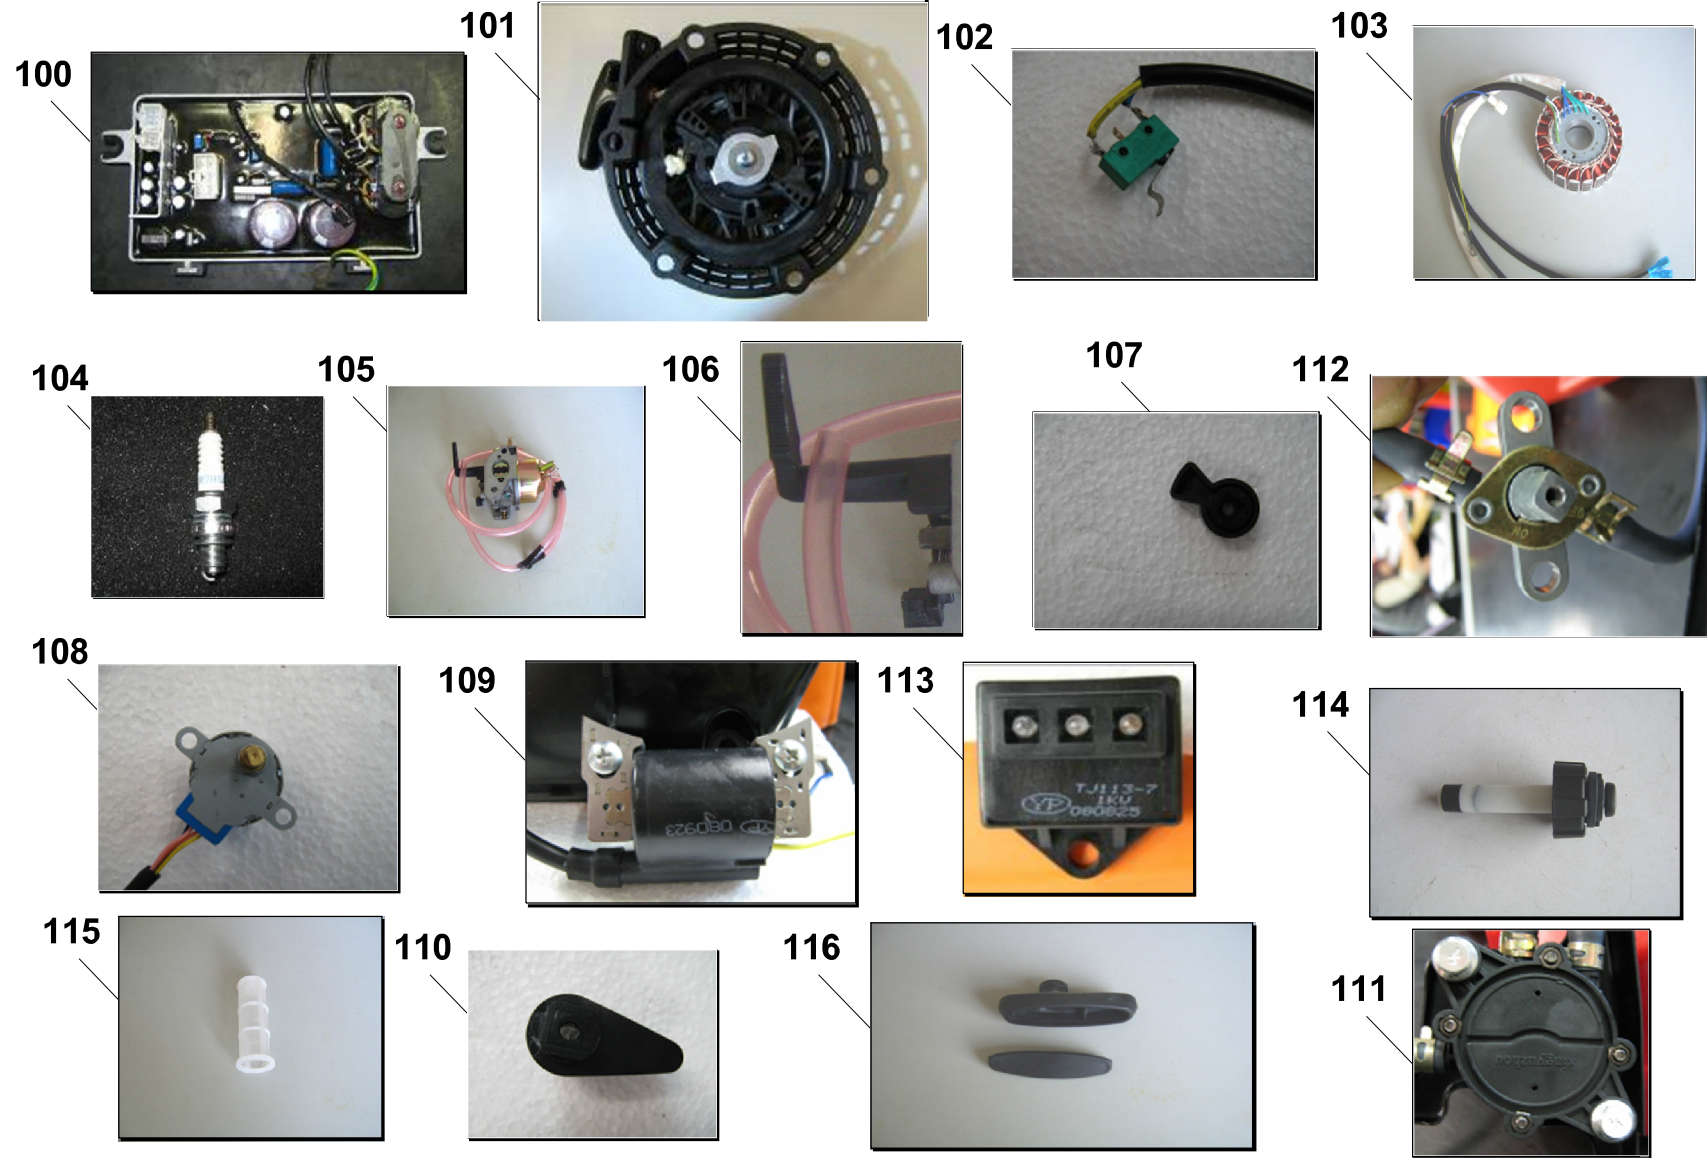

Spare Parts Catalogue

PMi2000

Power systems | Generating sets

Valid for machine code: PR162SXI000

Revision: 0 (9/2012)

Copyright 2016 Pramac Group, All Rights Reserved.

Position	Part Number	Description	Notes
100	PET00008	Inverter Pmi2000	-
101	PET00010	Recoil BI2i	-
102	PET00018	Touch Switch	-
103	PET00016	Alternator BI2i	-
104	PET00028	Candela BI2i	-
105	PET00012	Carburetor Pmi2000	-
106	PET00027	Air Choke Lever	-
107	PET00024	Touch Switch Connecting Block	-
108	PET00026	Stepper Motor	-
109	PET00022	Ignition Coil	-
110	PET00014	Switch Block BI2i	-
111	PET00021	Fuel Pump	-
112	PET00019	Fuel Switch	-
113	PET00020	Ignitoin-ignitor	-
114	PET00006	Cap	-
115	PET00025	Fuel Filter Element	-
116	PET00023	Habdel And Handel Cover Plate	-