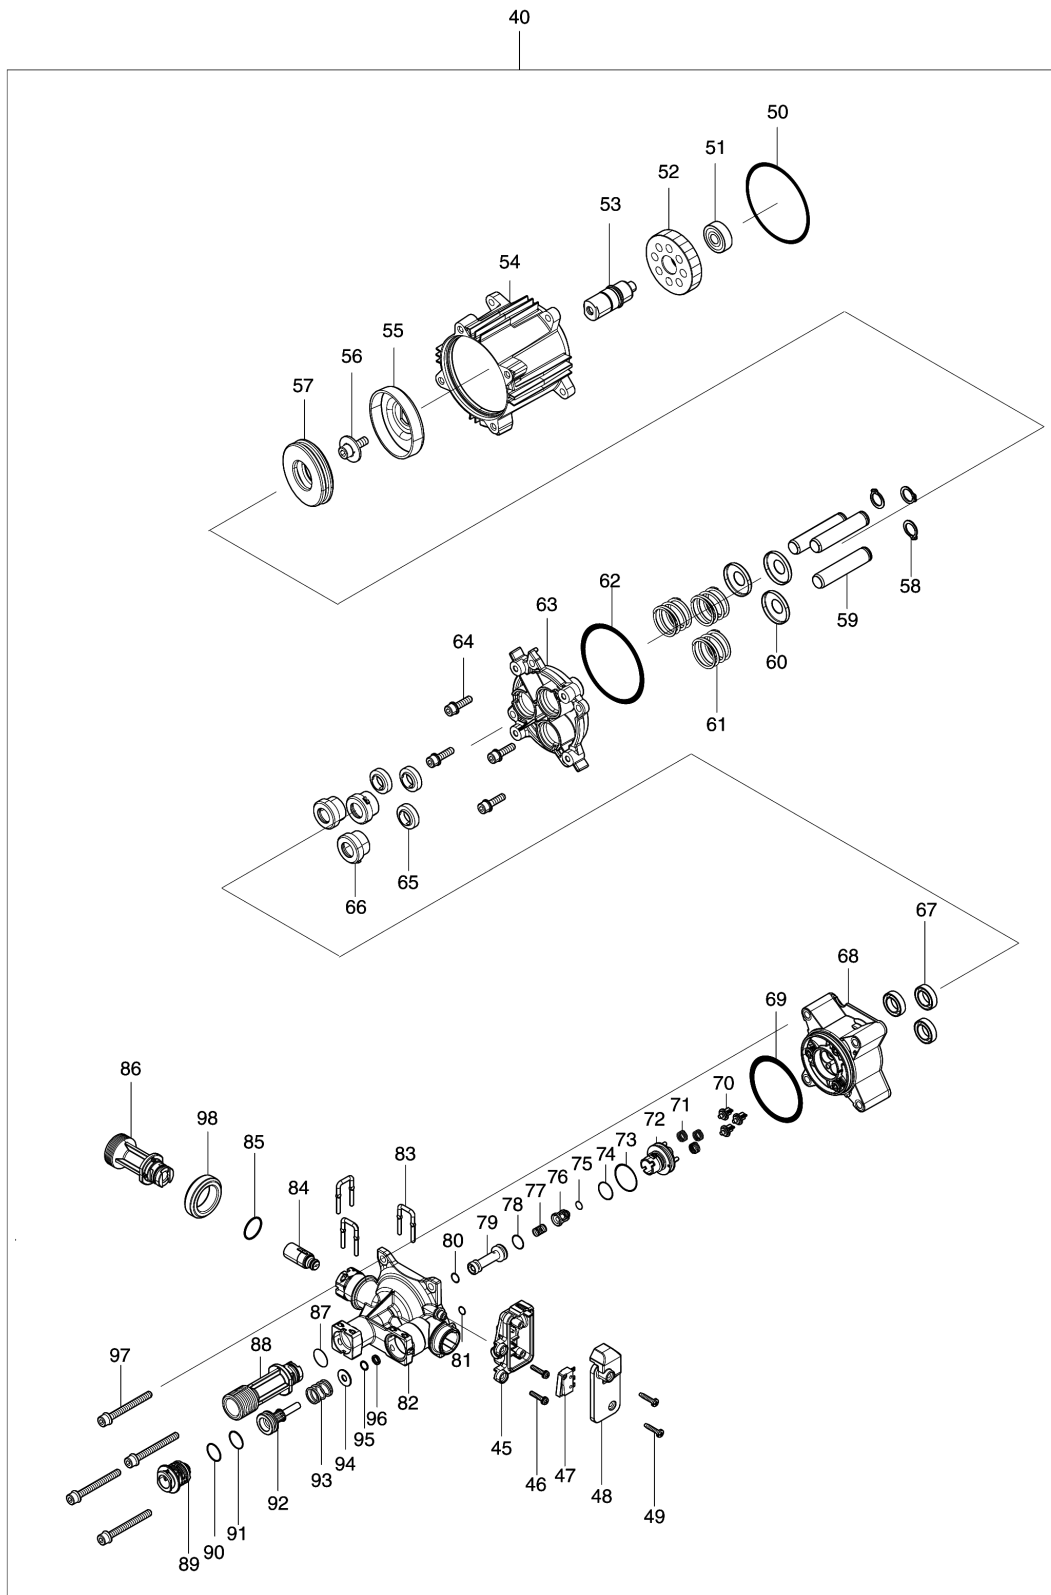

# Model No.DHW080 CORDLESS HIGH PRESSURE WASHER

## Model No.DHW080 CORDLESS HIGH PRESSURE WASHER

Item	Parts No.	Description	I/C	Qty	New/Old	Opt. 1	Opt. 2	Note
001	266326-2	TAPPING SCREW 4X18		5				
002	458336-5	ACCESSORY BOX		1				
003	458332-3	BATTERY BOX COVER		1				
004	232471-5	LEAF SPRING		1				
005	266326-2	TAPPING SCREW 4X18		1				
006	459380-5	LOCK LEVER		1				
007	183M37-1	HOUSING SET		1				
C10	809R02-9	CAUTION LABEL		1				
D10		INC. 42						
008	456837-7	SWITCH DIAL 50		1				
009	268292-9	PIN 4		1				
010	213176-6	O RING 14		1				
011	651382-9	SWITCH 1703.4702		1				
012	347530-3	LOCK PLATE		1				
013	422411-3	SPONGE		3				
014	213527-3	O RING 38		1				
016	257926-9	STOP RING E-2.0		1				
017	327333-1	ROD 3		1				
018	347513-3	HOOK		1				
019	232435-9	TORSION SPRING 4		1				
020	620B17-5	CONTROLLER COMPLETE		1				
C10	819R38-0	INDICATION LABEL		1				
021	266326-2	TAPPING SCREW 4X18		3				
022	183M55-9	TERMINAL HOLDER SET		1				
C10	263005-3	RUBBER PIN 6		4				
D10		INC. 24						
023	644809-6	TERMINAL		2				
024	183M55-9	TERMINAL HOLDER SET		1				
C10	263005-3	RUBBER PIN 6		4				
D10		INC. 22						
025	855Y74-4	DHW080 SERIAL NO. LABEL		1				
028	422250-1	RECEIVE RUBBER		1				
029	458326-8	MOTOR HOUSING		1				
030	422409-0	RUBBER CUSHION		2				
031	629414-0	STATOR		1				
032	458327-6	BAFFLE PLATE		1				
033	210062-2	BALL BEARING 607ZZ		1				
034	266326-2	TAPPING SCREW 4X18		2				
035	519570-3	ROTOR ASSEMBLY		1				
D10		INC. 33,37						
036	922233-6	HEX SOCKET HEAD BOLT M5X20		4				
037	211131-2	BALL BEARING 6001DDW		1				