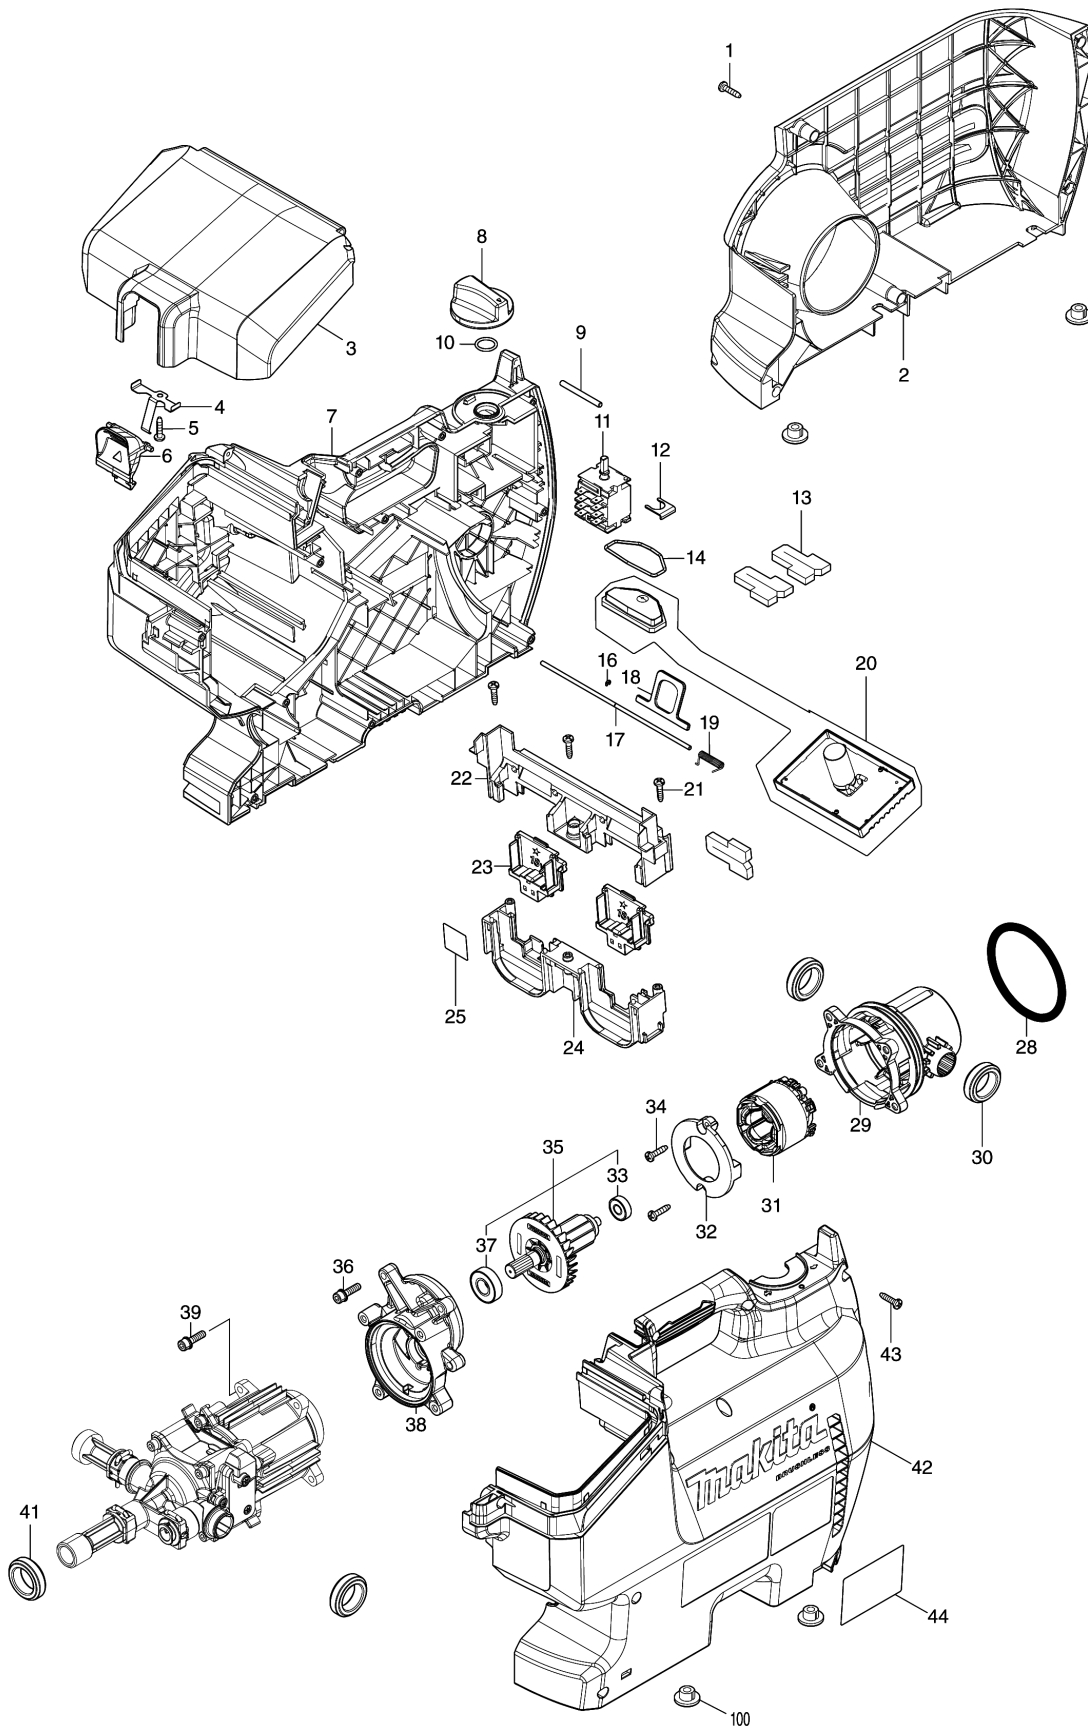

Model No.DHW080 CORDLESS HIGH PRESSURE WASHER