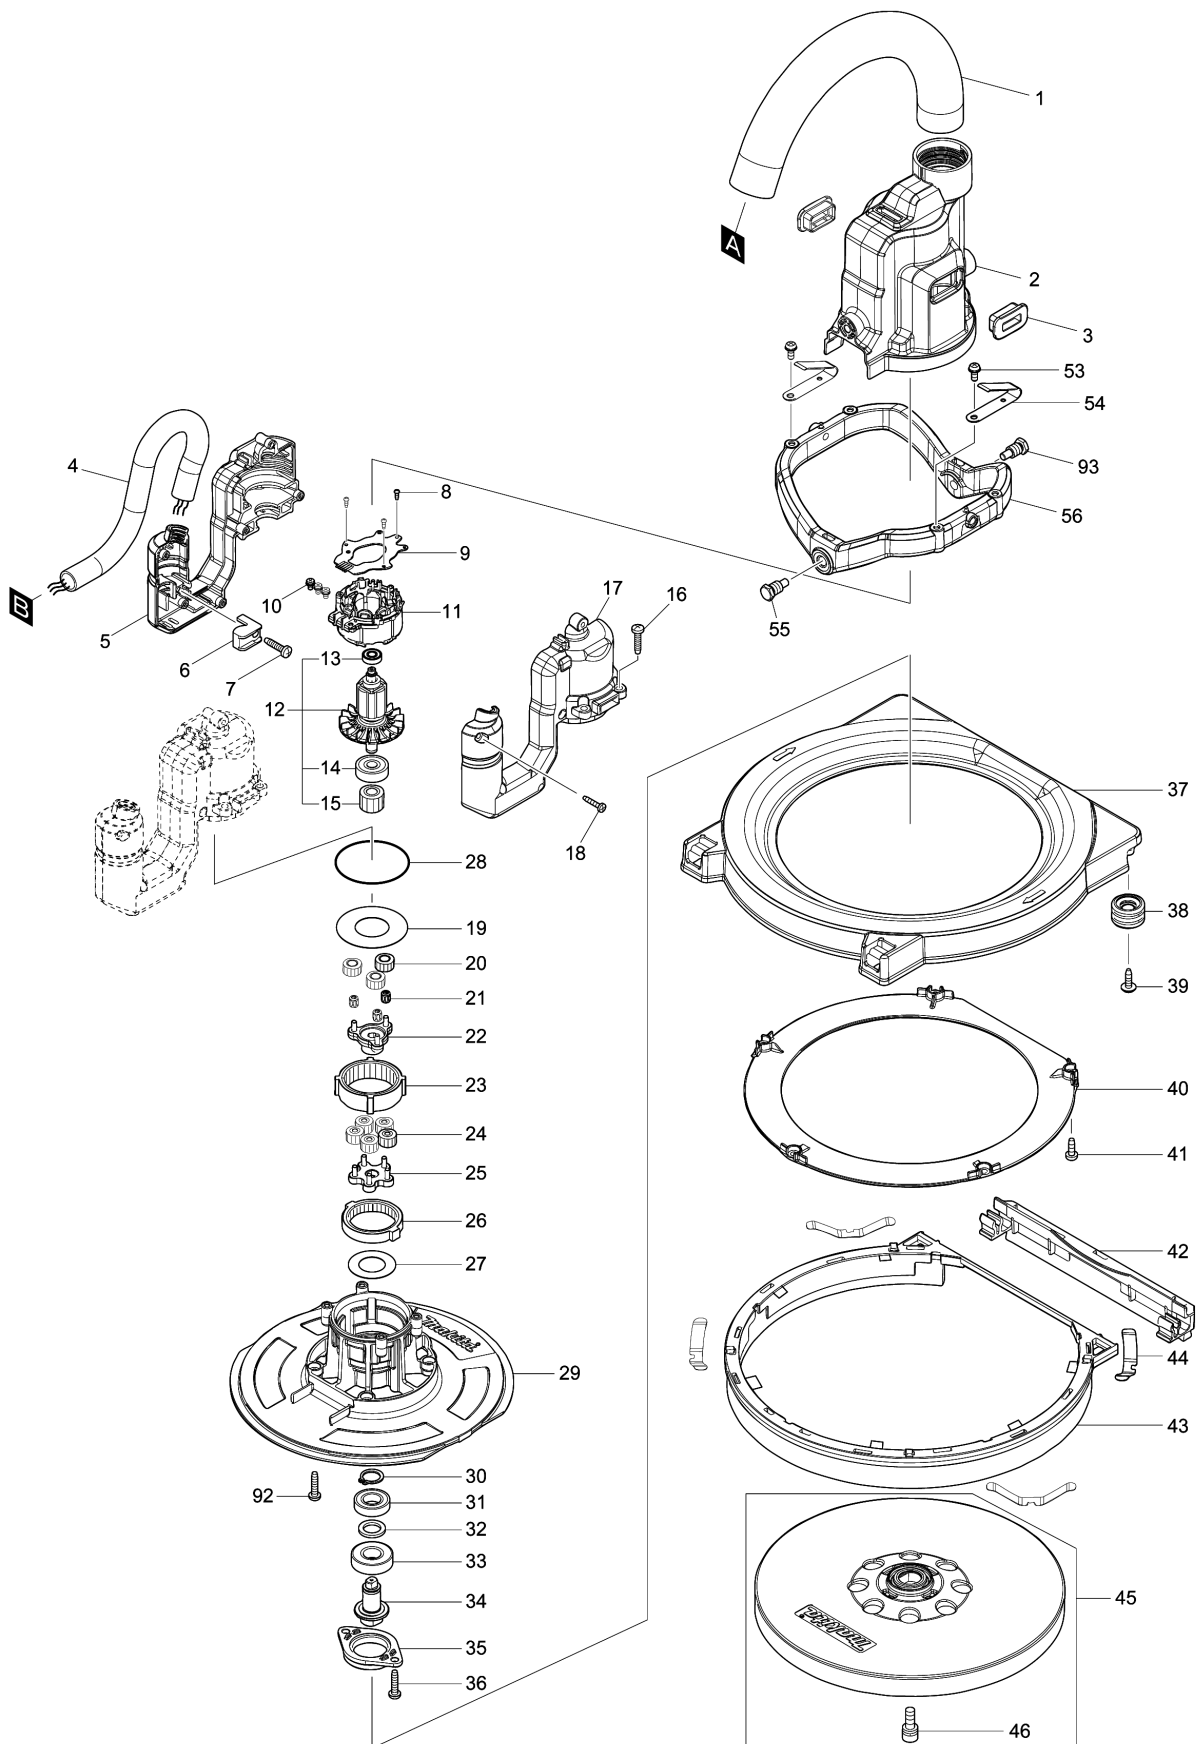

Model No.DSL800 225MM CORDLESS DRYWALL SANDER