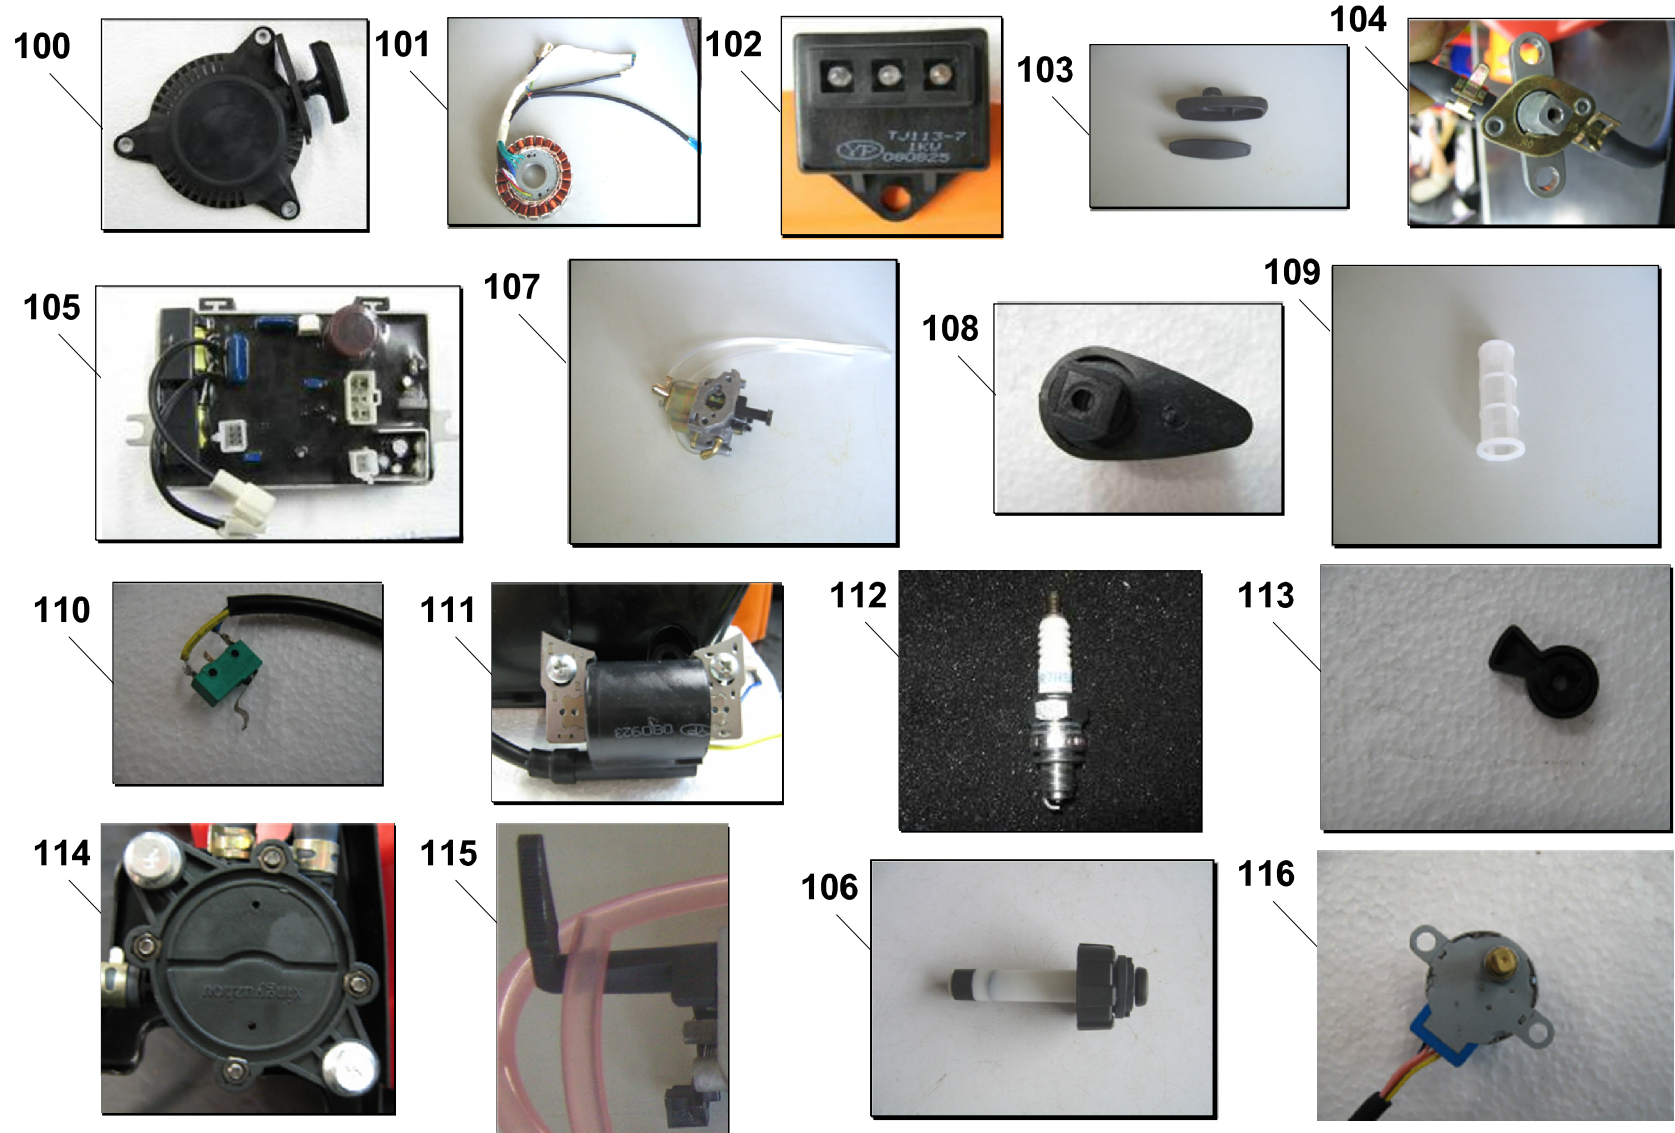

Spare Parts Catalogue

PMi1000

Power systems | Generating sets

Valid for machine code: PR911SXI000

Revision: 0 (9/2012)

Copyright 2016 Pramac Group, All Rights Reserved.

Position	Part Number	Description	Notes
100	PET00011	Recoil BI1i	-
101	PET00017	Alternator BI1i	-
102	PET00020	Ignitoin-ignitor	-
103	PET00023	Habdell And Handel Cover Plate	-
104	PET00019	Fuel Switch	-
105	PET00009	Inverter Pmi1000	-
106	PET00006	Cap	-
107	PET00013	Carburetor BI1i	-
108	PET00015	Switch Block BI1i	-
109	PET00025	Fuel Filter Element	-
110	PET00018	Touch Switch	-
111	PET00022	Ignition Coil	-
112	PET00028	Candela BI2i	-
113	PET00024	Touch Switch Connecting Block	-
114	PET00021	Fuel Pump	-
115	PET00027	Air Choke Lever	-
116	PET00026	Stepper Motor	-