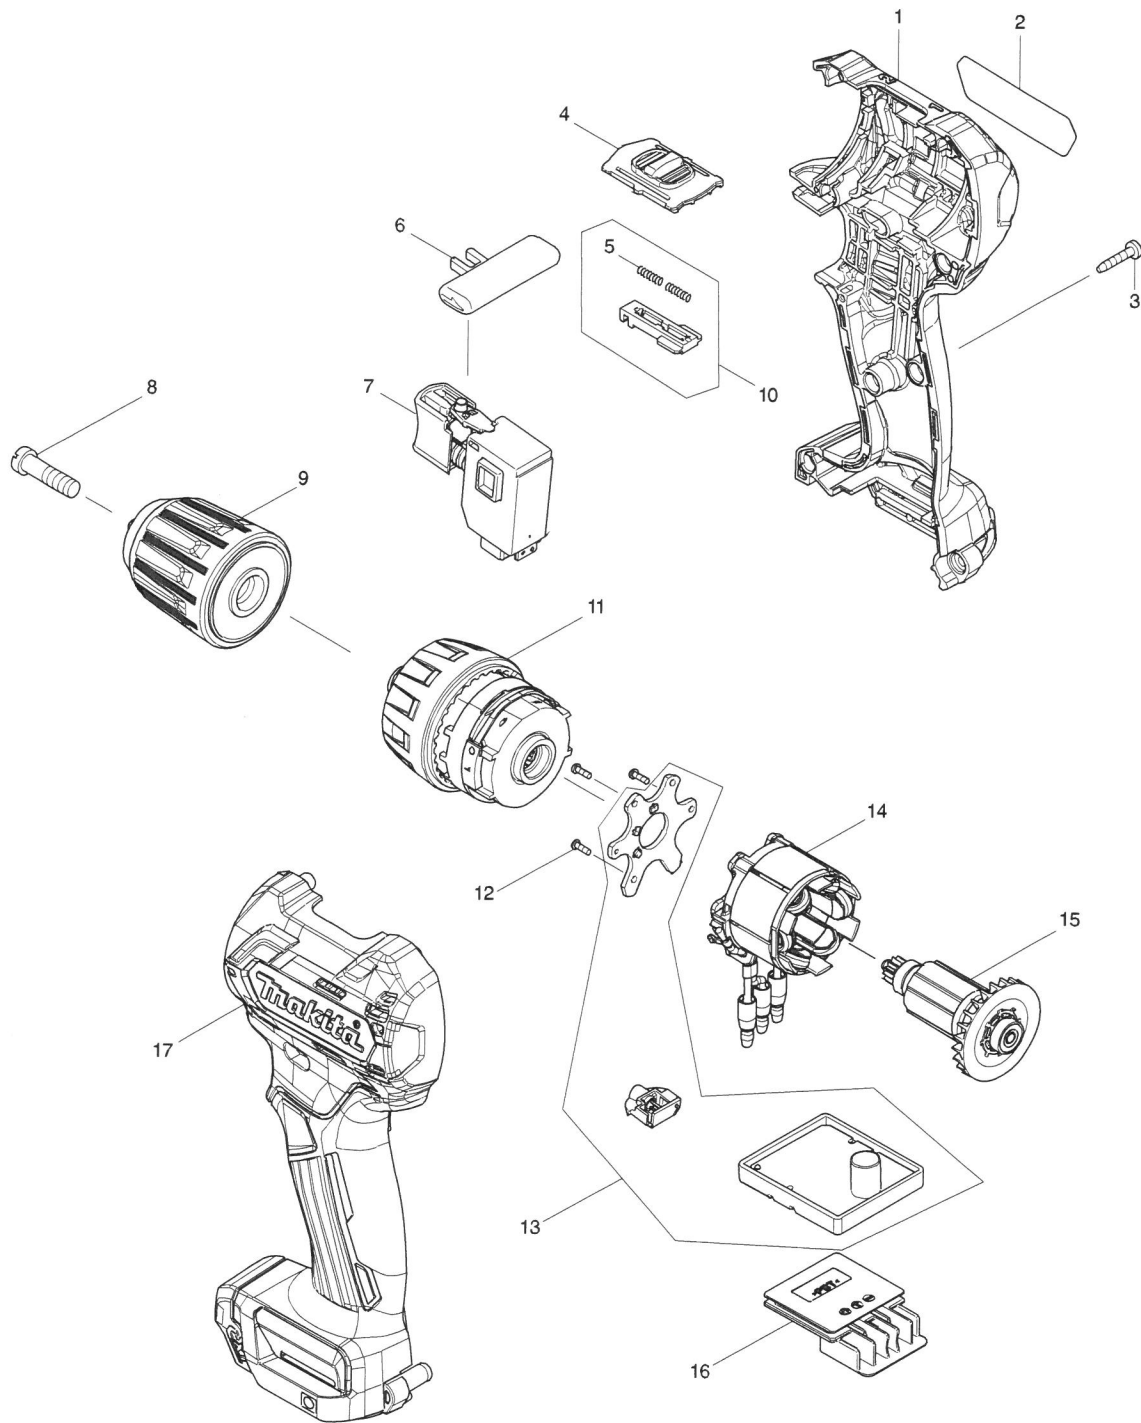

Modelnummer DF332D CORDLESS DRIVER DRILL

Modelnummer DF332D CORDLESS DRIVER DRILL Page 1 / 2

Artikel	Reserved	Beskrivelse	I/C	Qty	N/C	Opt. 1	Opt. 2	Note
001	183C34-7	HOUSING SET		1				
D10		INC. 17						
002	851T91-2	DF332D NAME PLATE		1				
003	266429-2	TAPPING SCREW 3X16		8				
004	456532-9	SPEED CHANGE LEVER		1				
005	233025-1	COMPRESSION SPRING 2		2				
006	419041-9	F/R CHANGE LEVER		1				
007	650689-0	SWITCH C3JW-2B		1				
008	251468-5	- FLAT HEAD SCREW M6X22		1				
009	763238-5	KEYLESS DRILL CHUCK 10		1				
010	123587-6	CHANGE LEVER ASS'Y		1				
D10		INC. 5						
011	123549-4	GEAR ASSEMBLY		1				
012	266490-9	TAPPING SCREW PT 2X6		3				
013	620487-6	CONTROLLER		1				
014	629178-6	STATOR		1				
015	619393-0	ROTOR		1				
016	644813-5	TERMINAL		1				
017	183C34-7	HOUSING SET		1				
D10		INC. 1						
A01	251314-2	+ SCREW M4X12		1				
A02	346909-5	HOOK		1				
A03	784244-7	+ BIT 2-50		1				
A04B	821549-5	CONNECTOR PLASTIC CASE (TYPE1)		1				
C10	453974-8	LATCH		4				
A04C	456128-6	BATTERY COVER		1				
A04D	456128-6	BATTERY COVER		1				
A04E	821549-5	CONNECTOR PLASTIC CASE (TYPE1)		1				
C10	453974-8	LATCH		4				
A05B	838312-9	INNER TRAY		1				
A05C	***DC10SA	DC10SA BATTERY CHARGER		1				
D10		COMPO-PARTS						
A05D	***DC10SA	DC10SA BATTERY CHARGER		1				
D10		COMPO-PARTS						
A05E	838312-9	INNER TRAY		1				
A06B	808H65-2	DF332DY1J INDICATION LABEL		1				
A06C	197394-3	BATTERY BL1020B SET		2				
A06D	197402-0	BATTERY BL1040B SET		2				
A06E	809C58-2	DF332DZJ INDICATION LABEL		1				
A07B	808H66-0	DF332DY1J PLASTIC CASE LABEL		1				
A07C	784244-7	+ BIT 2-50		1				
A07D	784244-7	+ BIT 2-50		1				
A07E	809C59-0	DF332DZJ PLASTIC CASE LABEL		1				
A08B	197390-1	BATTERY BL1015 SET		1				
A08C	821549-5	CONNECTOR PLASTIC CASE (TYPE1)		1				
C10	453974-8	LATCH		4				
A08D	821549-5	CONNECTOR PLASTIC CASE (TYPE1)		1				
C10	453974-8	LATCH		4				