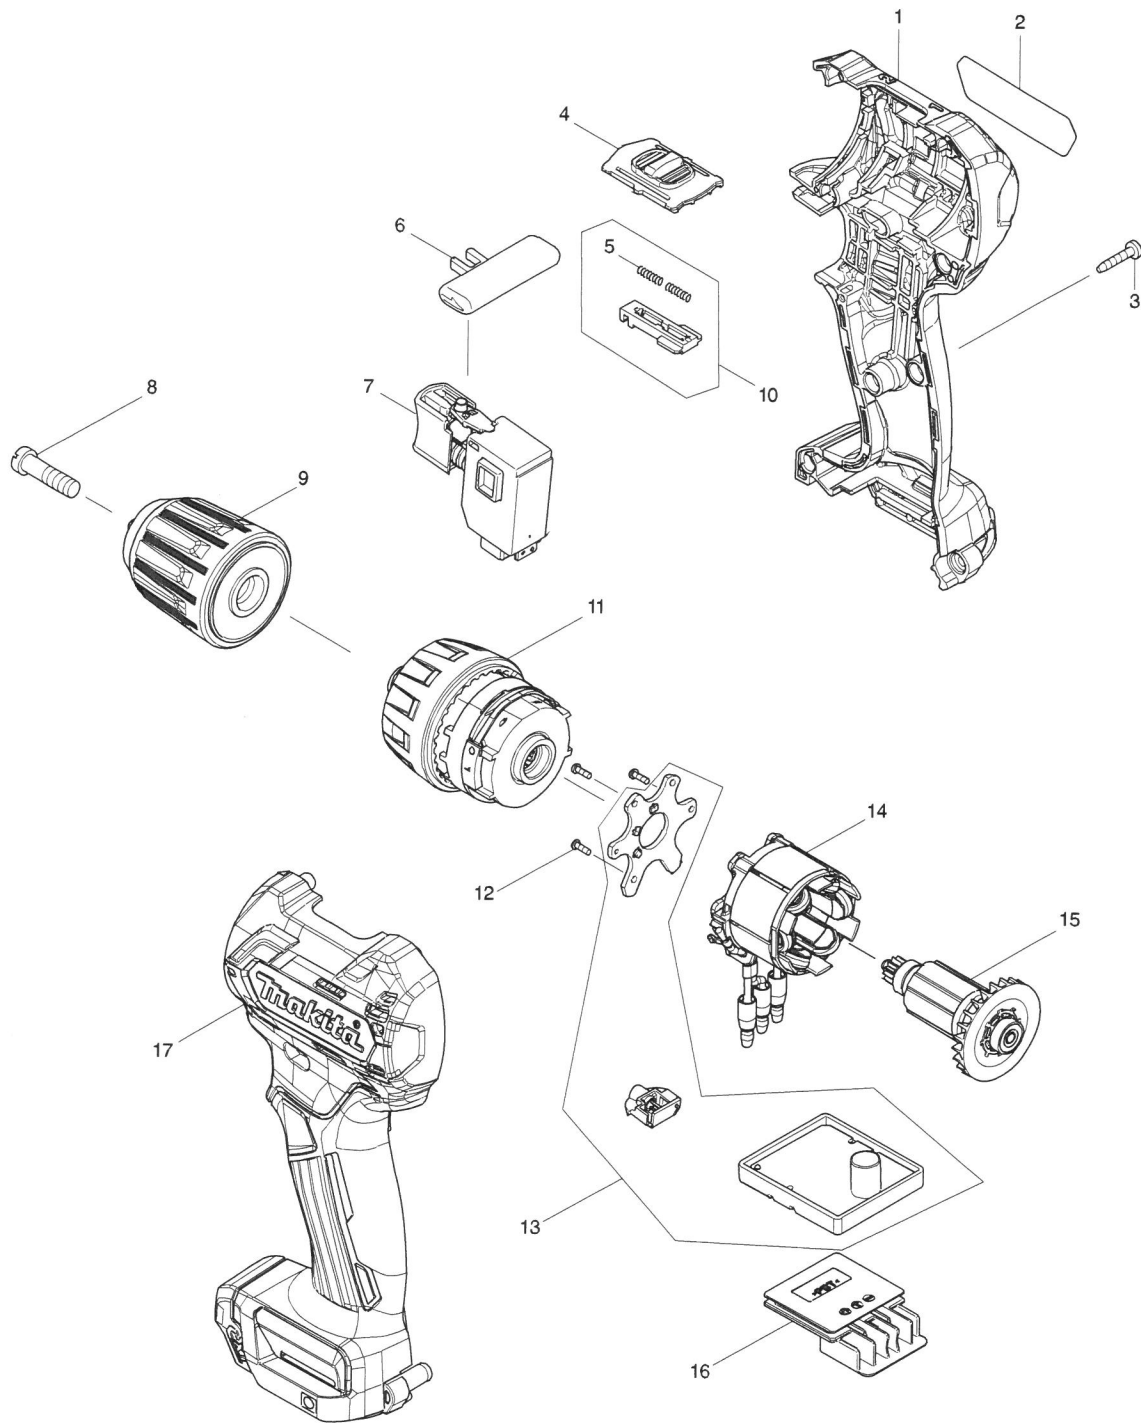

Modelnummer DF332D CORDLESS DRIVER DRILL

Modelnummer DF332D CORDLESS DRIVER DRILL Page 1 / 2

Artikel	Reserved	Beskrivelse	I/C	Qty	N/C	Opt. 1	Opt. 2	Note
001	183C34-7	HOUSING SET		1				
D10		INC. 17						
002	851T91-2	DF332D NAME PLATE		1				
003	266429-2	TAPPING SCREW 3X16		8				
004	456532-9	SPEED CHANGE LEVER		1				
005	233025-1	COMPRESSION SPRING 2		2				
006	419041-9	F/R CHANGE LEVER		1				
007	650689-0	SWITCH C3JW-2B		1				
008	251468-5	- FLAT HEAD SCREW M6X22		1				
009	763238-5	KEYLESS DRILL CHUCK 10		1				
010	123587-6	CHANGE LEVER ASS'Y		1				
D10		INC. 5						
011	123549-4	GEAR ASSEMBLY		1				
012	266490-9	TAPPING SCREW PT 2X6		3				
013	620487-6	CONTROLLER		1				
014	629178-6	STATOR		1				
015	619393-0	ROTOR		1				
016	644813-5	TERMINAL		1				
017	183C34-7	HOUSING SET		1				
D10		INC. 1						
A01	251314-2	+ SCREW M4X12		1				
A02	346909-5	HOOK		1				
A03	784244-7	+ BIT 2-50		1				
A04B	821549-5	CONNECTOR PLASTIC CASE (TYPE1)		1				
C10	453974-8	LATCH		4				
A04C	456128-6	BATTERY COVER		1				
A04D	456128-6	BATTERY COVER		1				
A04E	821549-5	CONNECTOR PLASTIC CASE (TYPE1)		1				
C10	453974-8	LATCH		4				
A05B	838312-9	INNER TRAY		1				
A05C	***DC10SA	DC10SA BATTERY CHARGER		1				
D10		COMPO-PARTS						
A05D	***DC10SA	DC10SA BATTERY CHARGER		1				
D10		COMPO-PARTS						
A05E	838312-9	INNER TRAY		1				
A06B	808H65-2	DF332DY1J INDICATION LABEL		1				
A06C	197394-3	BATTERY BL1020B SET		2				
A06D	197402-0	BATTERY BL1040B SET		2				
A06E	809C58-2	DF332DZJ INDICATION LABEL		1				
A07B	808H66-0	DF332DY1J PLASTIC CASE LABEL		1				
A07C	784244-7	+ BIT 2-50		1				
A07D	784244-7	+ BIT 2-50		1				
A07E	809C59-0	DF332DZJ PLASTIC CASE LABEL		1				
A08B	197390-1	BATTERY BL1015 SET		1				
A08C	821549-5	CONNECTOR PLASTIC CASE (TYPE1)		1				
C10	453974-8	LATCH		4				
A08D	821549-5	CONNECTOR PLASTIC CASE (TYPE1)		1				
C10	453974-8	LATCH		4				

Please order the parts with a part number.

Print Date 21/01/20