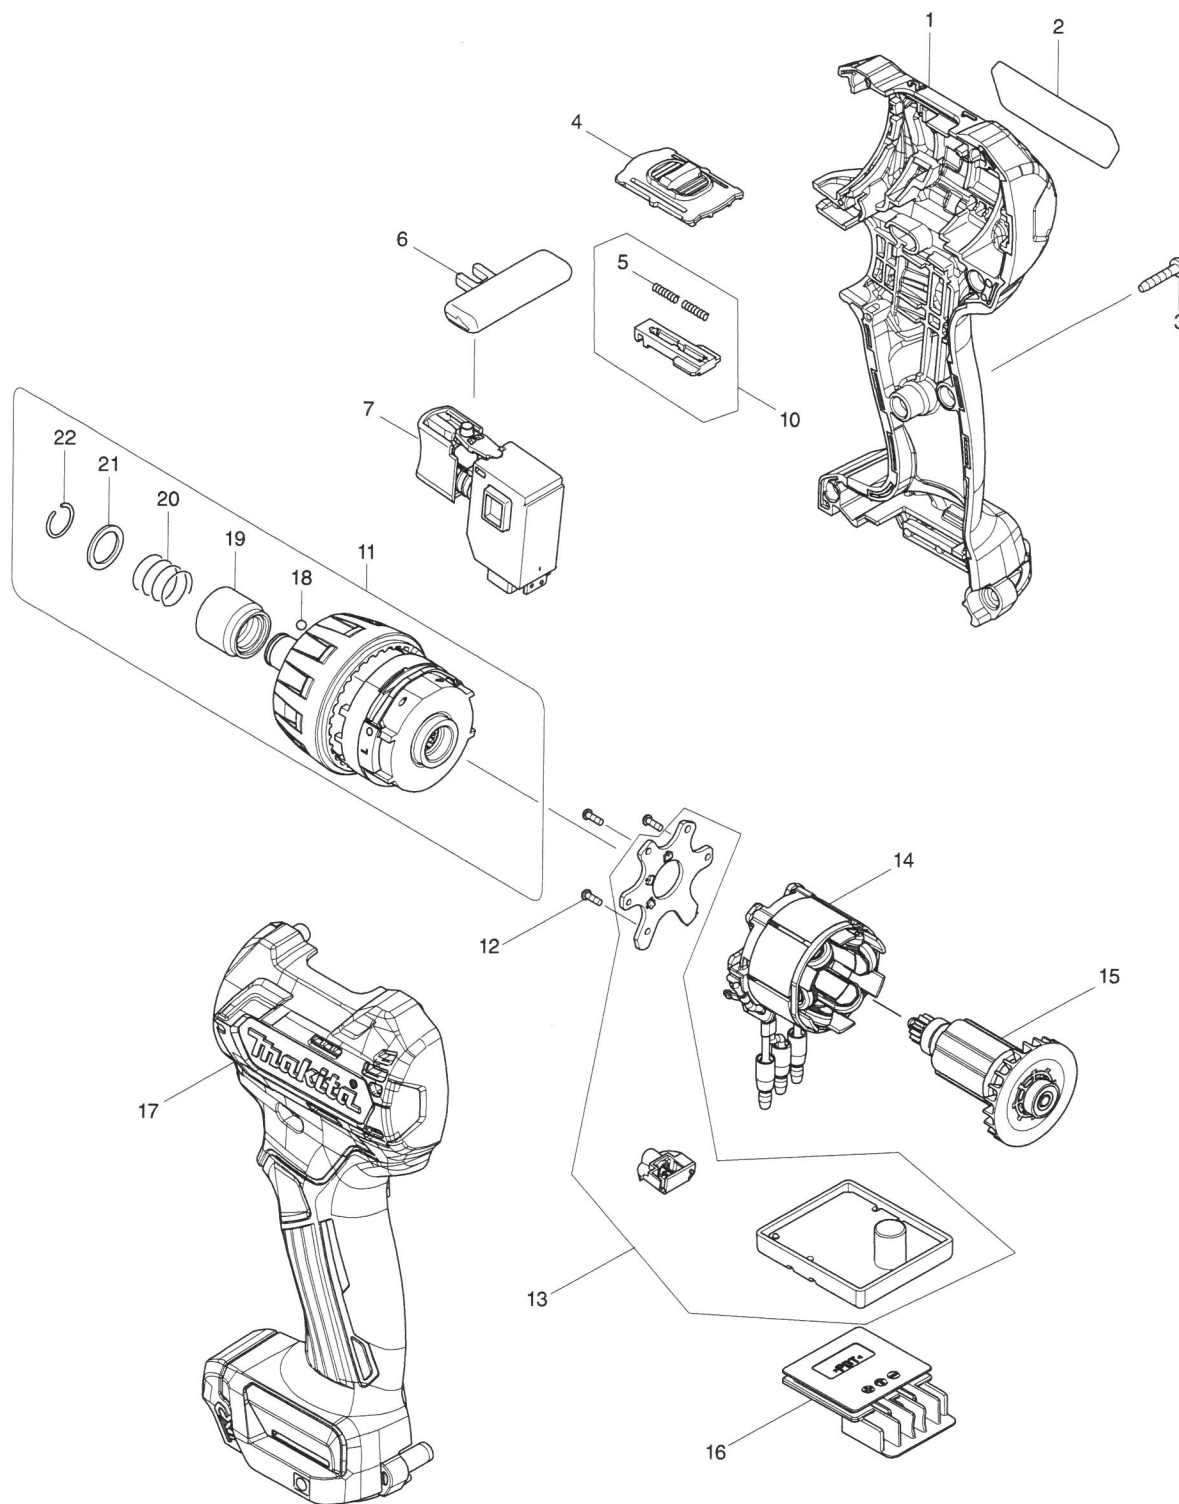

Modelnummer DF032D CORDLESS DRIVER DRILL

Modelnummer DF032D CORDLESS DRIVER DRILL

Artikel	Reserve delsnr	Beskrivelse	I/C	Qty	N/O	Opt. 1	Opt. 2	Note
001	183C34-7	HOUSING SET		1				
D10		INC. 17						
002	851U10-4	DF032D NAME PLATE		1				
003	266429-2	TAPPING SCREW 3X16		8				
004	456532-9	SPEED CHANGE LEVER		1				
005	233025-1	COMPRESSION SPRING 2		2				
006	419041-9	F/R CHANGE LEVER		1				
007	650689-0	SWITCH C3JW-2B		1	*			
007-1	650689-0	SWITCH C3JW-2B	O	1				
C10	620553-9	LED CIRCUIT		1				
010	123587-6	CHANGE LEVER ASS'Y		1				
D10		INC. 5						
011	123550-9	GEAR ASSEMBLY		1				
D10		INC. 18-22						
012	266490-9	TAPPING SCREW PT 2X6		3				
013	620487-6	CONTROLLER		1				
014	629178-6	STATOR		1				
015	619393-0	ROTOR		1				
016	644813-5	TERMINAL		1				
017	183C34-7	HOUSING SET		1				
D10		INC. 1						
018	216019-1	STEEL BALL 3		2				
019	326677-6	BIT SLEEVE		1				
020	233005-7	COMPRESSION SPRING 13		1				
021	347004-4	BIT WASHER		1				
022	231965-7	RING SPRING 10		1				
A01	251314-2	+ SCREW M4X12		1				
A02	346909-5	HOOK		1				
A03	784244-7	+ BIT 2-50		1				
A04B	456128-6	BATTERY COVER		1				
A04C	456128-6	BATTERY COVER		1				
A04D	821549-5	CONNECTOR PLASTIC CASE (TYPE1)		1				
C10	453974-8	LATCH		4				
A04E	456128-6	BATTERY COVER		1				
A04F	821549-5	CONNECTOR PLASTIC CASE (TYPE1)		1				
C10	453974-8	LATCH		4				
A05B	***DC10SA	DC10SA BATTERY CHARGER		1				
D10		COMPO-PARTS						
A05C	***DC10SA	DC10SA BATTERY CHARGER		1				
D10		COMPO-PARTS						
A05D	838312-9	INNER TRAY		1				
A05E	***DC10SA	DC10SA BATTERY CHARGER		1				
D10		COMPO-PARTS						
A05F	838312-9	INNER TRAY		1				
A06B	197394-3	BATTERY BL1020B SET		2				
A06C	197402-0	BATTERY BL1040B SET		2				
A06D	808J04-4	DF032DY1J INDICATION LABEL		1				
A06E	197402-0	BATTERY BL1040B SET		2				