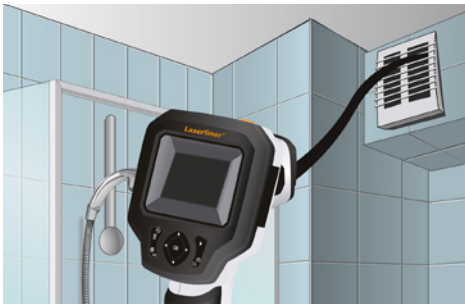

## VideoScope XXL

**5 m**  
DOF 1...6 cm

Compact inspection camera for visual inspections of areas which are difficult to access – featuring record function

Rev/0316

Camera head (ø 9 mm) with LED-Lighting      3.5" TFT colour display

- **The camera head at a FlexCamera** transfers pictures directly to a LCD-Monitor.
- **Problem locating:** the camera indicates what is behind or in objects, walls circuits or cables etc. even under worst light conditions, due to the LED-lighting.
- **REC-Function:** still picture and video can be recorded for a later analysis.
- **Waterproof camera head and cable**
- **Ideal for difficult accessible areas** due to the small measuring head (ø 9 mm)
- **Diversified application** with 5 m ScopeCamera
- Powerful object lighting thanks to **4 high-performance LEDs**
- **Extraneous light reduction:** contrasty LC-Display which provides an optimum display even under light irradiation.
- External monitors operated via **TV Out connection**
- **Formattable SDHC-Card**
- **Rotation:** The manual image rotation function enables the image to be rotated by 180° on the monitor.

### TECHNICAL DATA

<b>CAMERA HEAD</b>	ø 9 mm, waterproof, IP 67
<b>CAMERA FOCUS</b>	F1 cm - F6 cm
<b>SCREEN TYPE</b>	3.5" TFT colour display
<b>CAMERA RESOLUTION</b>	640 x 480 pixel
<b>RESOLUTION DISPLAY</b>	320 x 240 pixel
<b>RESOLUTION PICTURE / VIDEO</b>	720 x 480 pixel
<b>FORMAT PICTURE / FORMAT VIDEO</b>	JPEG / AVI
<b>LED</b>	10 luminosity degrees
<b>ZOOM</b>	1.5 x digital zoom in 10% steps
<b>MEMORY</b>	Supports up to max. 8 GB SDHC card
<b>PORT</b>	Mini USB
<b>CONNECTIONS</b>	Micro-SD, Analog-video
<b>LENGTH OF FLEX CABLE</b>	5 m
<b>POWER SUPPLY</b>	4 x AA 1.5 Volt batteries
<b>OPERATING TEMPERATURE</b>	0°C ... 45°C
<b>STORAGE TEMPERATURE</b>	-10°C ... 60°C
<b>WEIGHT</b> (incl. batteries)	1.2 kg