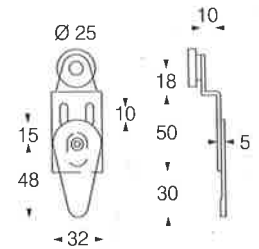

**Sliding door track 420**

*Material:* aluminium.

Used for doors with a maximum weight of 35 kg. Cannot be bent, standard lengths 1500 and 2000 mm (D.I.Y. packs), as well as 5000 mm.

*Installation:* The distance between the holes in the track is approx. 250 mm. Wall installation/ceiling installation.

**423**

**Traveller 423**

*Material:* steel.

*Surface finish:* galvanized, wheels: white plastic.

Traveller kit 4230 contains 2 pcs of travellers 423 A, wall stop 409, 2 pcs of door guides 404 and fixing screws.

**423**

**Traveller kit 4230**

contains 2 pcs of travellers 423 A, Wall stop 409, 2 pcs of door guides 404 and fixing screws.

**Wall bracket 425**

*Material:* galvanized steel.

**Pulls 401 and 402**

*Material:* steel.

**404**

**Cover panel bracket 407**

*Material:* steel.  
*Surface finish:* galvanized.

Bracket spacing approx. 800 mm.

**405**

Number of brackets:

	407	405
1700 mm	3 pcs	5 pcs
2100 mm	4 "	6 "
2600 mm	4 "	6 "
3000 mm	5 "	7 "