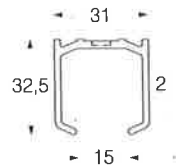

**Sliding door track 420**

*Material:* aluminium.

Used for doors with a maximum weight of 35 kg. Cannot be bent, standard lengths 1500 and 2000 mm (D.I.Y. packs), as well as 5000 mm.

*Installation:* The distance between the holes in the track is approx. 250 mm. Wall installation/ceiling installation.

**423**

**Traveller kit 4230**

contains 2 pcs of travellers 423 A, Wall stop 409, 2 pcs of door guides 404 and fixing screws.

**Wall bracket 425**

*Material:* galvanized steel.

**Pulls 401 and 402**

*Material:* steel.

*Surface finishes:* brass-plated, chromium-plated.

**409**

**404**

**425**

**401**

**402**

**Sliding door track 450**

*Material:* aluminium.

For use with doors weighing a maximum of 90 kg, minimum door thickness 25 mm. Cannot be bent, standard lengths 1700, 2100, 2600 and 3000 mm (D.I.Y. packs), as well as 4000, 5000 and 6000 mm. Sliding door track 450 is perforated every 400 mm for the fastening of the brackets.