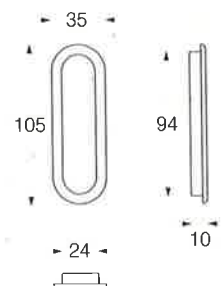

**Sliding door track 420**

*Material:* aluminium.

Used for doors with a maximum weight of 35 kg. Cannot be bent, standard lengths 1500 and 2000 mm (D.I.Y. packs), as well as 5000 mm.

*Installation:* The distance between the holes in the track is approx. 250 mm. Wall installation/ceiling installation.

**423**

**Traveller kit 4230**

contains 2 pcs of travellers 423 A, Wall stop 409, 2 pcs of door guides 404 and fixing screws.

**Wall bracket 425**

*Material:* galvanized steel.

**Pulls 401 and 402**

*Material:* steel.

*Surface finishes:* brass-plated, chromium-plated.

**409**

**404**

**425**

**401**

**402**

**Sliding door track 450**

*Material:* aluminium.

For use with doors weighing a maximum of 90 kg, minimum door thickness 25 mm. Cannot be bent, standard lengths 1700, 2100, 2600 and 3000 mm (D.I.Y. packs), as well as 4000, 5000 and 6000 mm. Sliding door track 450 is perforated every 400 mm for the fastening of the brackets.