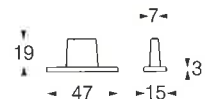

Sliding door track 420

Material: aluminium.

Used for doors with a maximum weight of 35 kg. Cannot be bent, standard lengths 1500 and 2000 mm (D.I.Y. packs), as well as 5000 mm.

Installation: The distance between the holes in the track is approx. 250 mm. Wall installation/ceiling installation.

Traveller 423

Material: steel.

Surface finish: galvanized, wheels: white plastic.

Traveller kit 4230 contains 2 pcs of travellers 423 A, wall stop 409, 2 pcs of door guides 404 and fixing screws.

Traveller kit 4230

contains 2 pcs of travellers 423 A, Wall stop 409, 2 pcs of door guides 404 and fixing screws.

Wall bracket 425

Material: galvanized steel.

Pulls 401 and 402

Material: steel.

Surface finishes: brass-plated, chromium-plated.

409

404

425

402