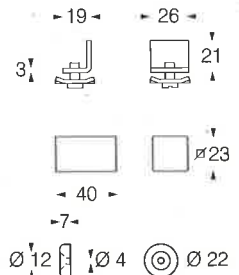

**453**

**Traveller kit 4530**

contains 2 pcs of travellers 453, door stop 408, 2 pcs of track stops 456, door guide 404 and fixing screws.

**456**

**408**

**Wall bracket 405**

*Material:* steel.  
*Surface finish:* galvanized.