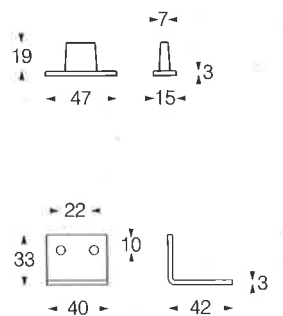

**404**

**Cover panel bracket 407**

*Material:* steel.  
*Surface finish:* galvanized.

Bracket spacing approx. 800 mm.

**405**

Number of brackets:

	407	405
1700 mm	3 pcs	5 pcs
2100 mm	4 "	6 "
2600 mm	4 "	6 "
3000 mm	5 "	7 "