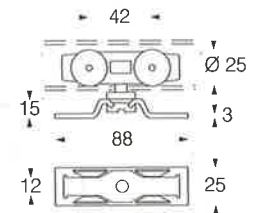

Traveller 453

Material: white nylon, bracket: galvanized steel.

The four nylon wheels of the traveller guarantee smooth and silent sliding. The wheels are maintenance free: they have been pre-lubricated at the factory.

453