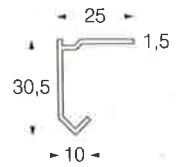

**Sliding door track 420**

*Material:* aluminium.

Used for doors with a maximum weight of 35 kg. Cannot be bent, standard lengths 1500 and 2000 mm (D.I.Y. packs), as well as 5000 mm.

*Installation:* The distance between the holes in the track is approx. 250 mm. Wall installation/ceiling installation.