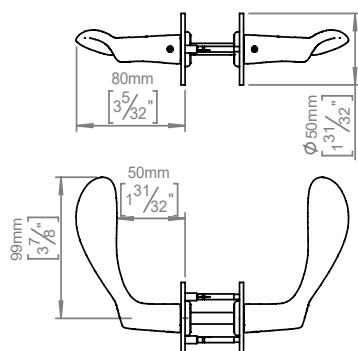

Lever handle AJ97, small - brass

Arne Jacobsen collection

Product Solid rose, cc 30mm, 33-59mm, small, brass.

Tender text Arne Jacobsen collection, lever handle AJ small pair, 8x8mm, solid rose, cc 30 mm, 33-59mm in satin finished brass. Certified in accordance with EN 1906 to 47-B1140U. 20-year warranty.

Product specification Dimensions: 124x50x80mm
Material: brass
Surface finish: satin finished
[20-year warranty (5 years for coated items)](#)

Available finishes

Spare parts/ accessories 14970102019 - Grub screw M5x8,3mm
P 72 - Sectioned bolt set M4x10mm with bush
14281092092 - Spindle for door 33-59mm
14976700105 - TX10 tool kit

Mounting <https://dline.com/mounting-instructions/>

Product care

d line products are produced in the highest quality brass. To sustain the unique d line finish please follow the below instructions: