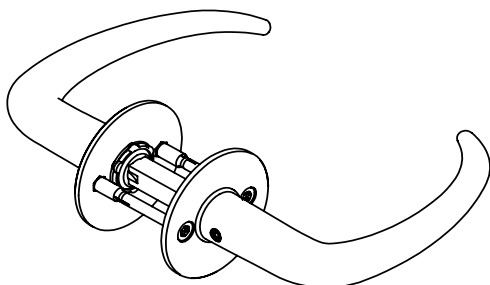

Lever handle - Brass

Classic collection

Product Solid rose, cc 30mm.

Tender text Classic collection, lever handle Coupé pair, 8x8mm, solid rose, cc 30mm, 33-59mm in polished brass. Certified in accordance with EN 1906 to 47-B1140U. 20-year warranty.

Product specification Dimensions: 121x50x66mm
Material: brass
Surface finish: polished
[20-year warranty (5 years for coated items)](#)

Available finishes

Spare parts/ accessories 14970102019 - Grub screw M5x8,3mm
P 70P - Sectioned bolt set M4x110mm with bush
14281092092 - Spindle for door 33-59mm
14976700105 - TX10 tool kit

Mounting <https://dline.com/mounting-instructions/>

Product care

d line products are produced in the highest quality brass. To sustain the unique d line finish please follow the below instructions: