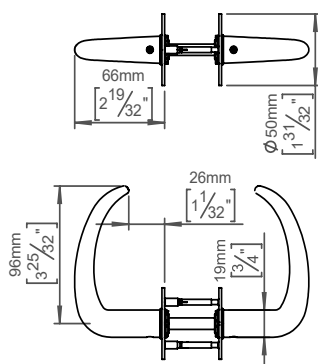

Lever handle - Brass

Classic collection

Product Solid rose, cc 30mm.

Tender text Classic collection, lever handle Coupé pair, 8x8mm, solid rose, cc 30mm, 33-59mm in polished brass. Certified in accordance with EN 1906 to 47-B1140U. 20-year warranty.

Product specification Dimensions: 121x50x66mm
Material: brass
Surface finish: polished
[20-year warranty (5 years for coated items)](#)

Available finishes

Spare parts/ accessories 14970102019 - Grub screw M5x8,3mm
P 70P - Sectioned bolt set M4x110mm with bush
14281092092 - Spindle for door 33-59mm
14976700105 - TX10 tool kit

Mounting <https://dline.com/mounting-instructions/>

Product care

d line products are produced in the highest quality brass. To sustain the unique d line finish please follow the below instructions: