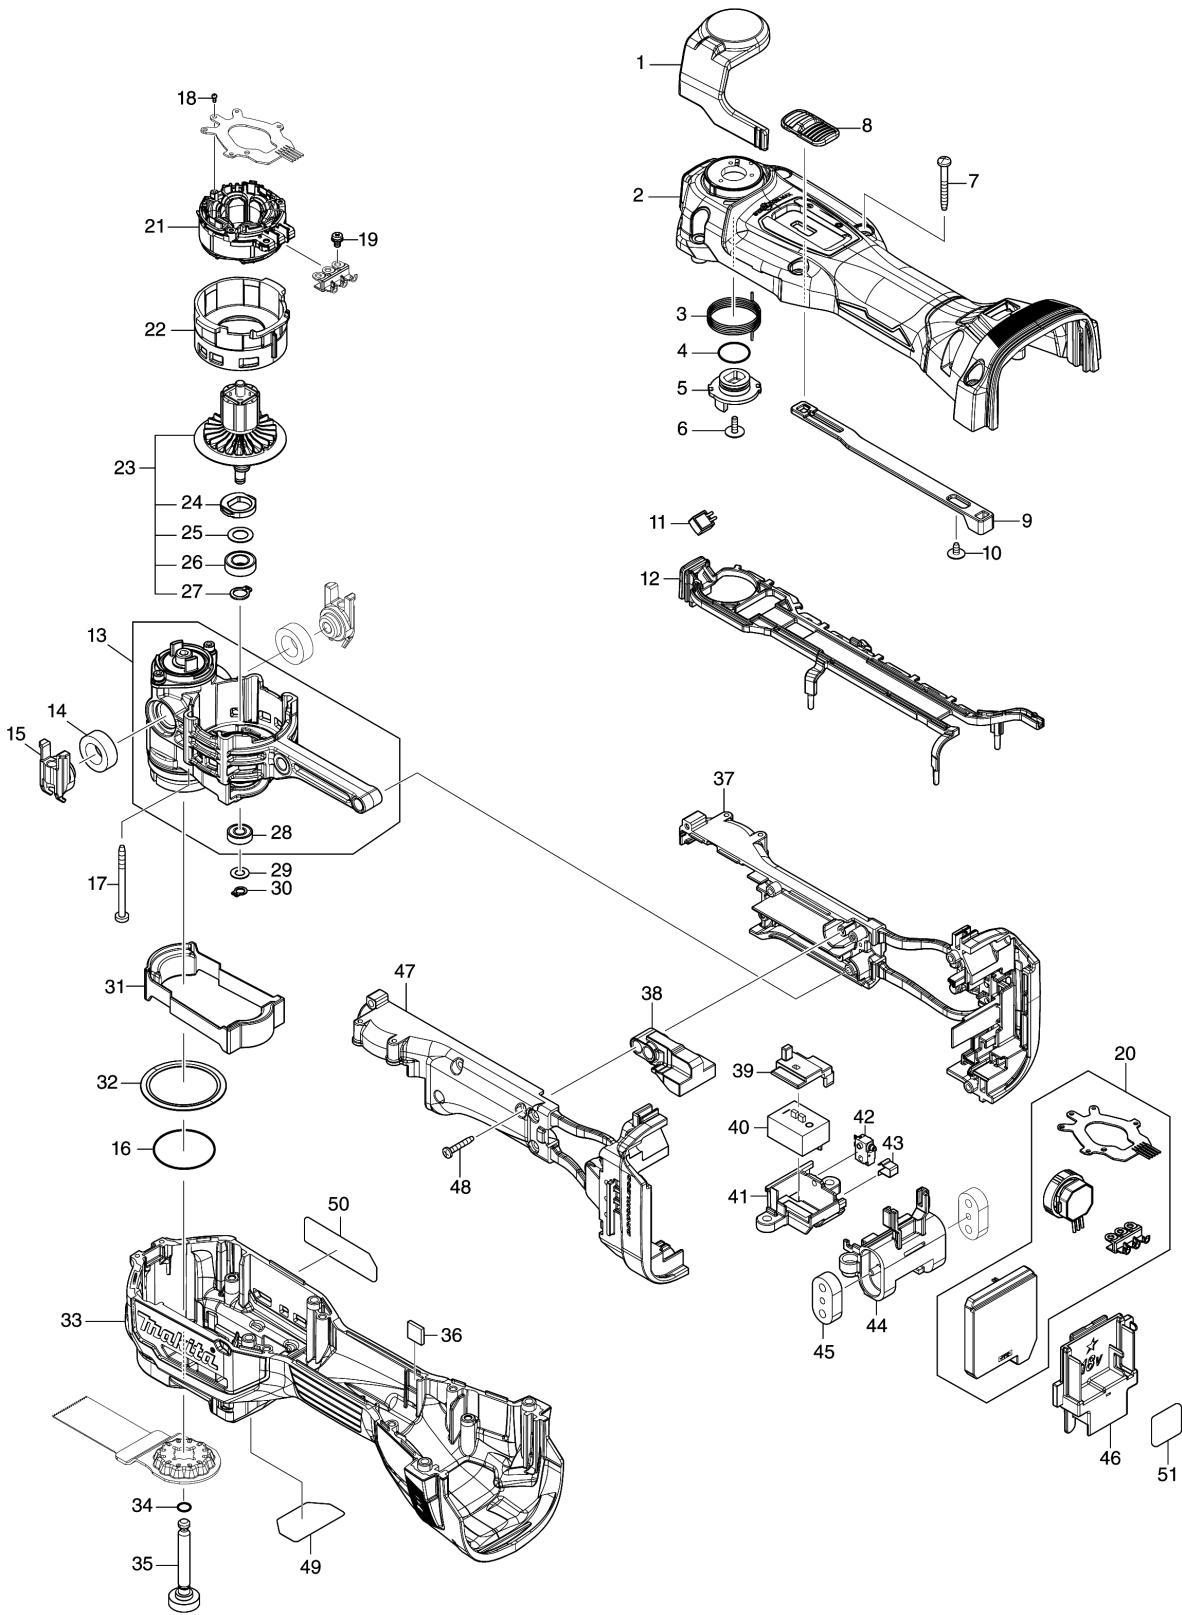

Model No.DTM52 CORDLESS MULTI TOOL

Model No.DTM52 CORDLESS MULTI TOOL

Item	Parts No.	Description	I/C	Qty	New/Old	Sales	Purch.	Note
001	140Y95-2	LEVER COMPLETE		1				
C10	263032-0	RUBBER PIN 4		1			0,75	
002	183S78-3	HOUSING SET		1				
D10		INC. 33,36						
003	232680-6	TORSION SPRING 25		1				
004	213070-2	O RING 10		1			0,90	
005	313364-6	DRIVER B		1				
006	265B82-3	P.H.SCREW M3X10 WITH WR		1				
007	266351-3	TAPPING SCREW 4X35		8			0,75	
008	413395-6	SWITCH KNOB		1	*			
008-1	413G34-0	SWITCH KNOB	<	1				
009	413396-4	SWITCH LEVER A		1				
010	265B81-5	TAPPING SCREW FLANGE 3X6		1				
011	620E79-1	LED CIRCUIT		1				
012	413400-9	LED GUIDE		1				
013	136394-8	CRANK HOUSING ASSY		1	*			
D10		INC. 28			*			
013-1	136529-1	CRANK HOUSING ASS'Y	<	1				
D10		INC. 28						
014	422677-5	CUSHION F		2				
015	413401-7	CUSSION SUPPORT F		2				
016	213497-6	O-RING 31.5		1			0,75	
017	266327-0	TAPPING SCREW 3X40		4				
018	266490-9	TAPPING SCREW PT 2X6		3	*		0,75	
018-1	265C47-1	TAPPING SCREW PT 2X6	<	3				
019	652069-6	FLAT HEAD SCREW M3X6		3			0,75	
020	620E78-3	CONTROLLER		1				
021	629A56-6	STATOR		1				
022	413394-8	MOTOR HOUSING		1				
023	519683-0	ROTOR ASSY		1				
C10	210248-8	BALL BEARING 6901DDW		1				
C20	253492-4	FLAT WASHER 21		1				
D10		INC. 24-27						
024	313361-2	BALANCER		1				
025	253777-8	FLAT WASHER 8		1			0,75	
026	210249-6	BALL BEARING 688LLU		1				
027	961004-6	RETAINING RING S-8		1			0,75	
028	210039-7	BALL BEARING 695DDW		1			5,30	
029	253811-4	FLAT WASHER 5		1				
030	961008-8	RETAINING RING S-5		1			0,75	
031	422721-8	CAP		1				
032	422682-2	RUBBER RING 35		1				

Please order the parts with part number.

Print Date 23/8/2021