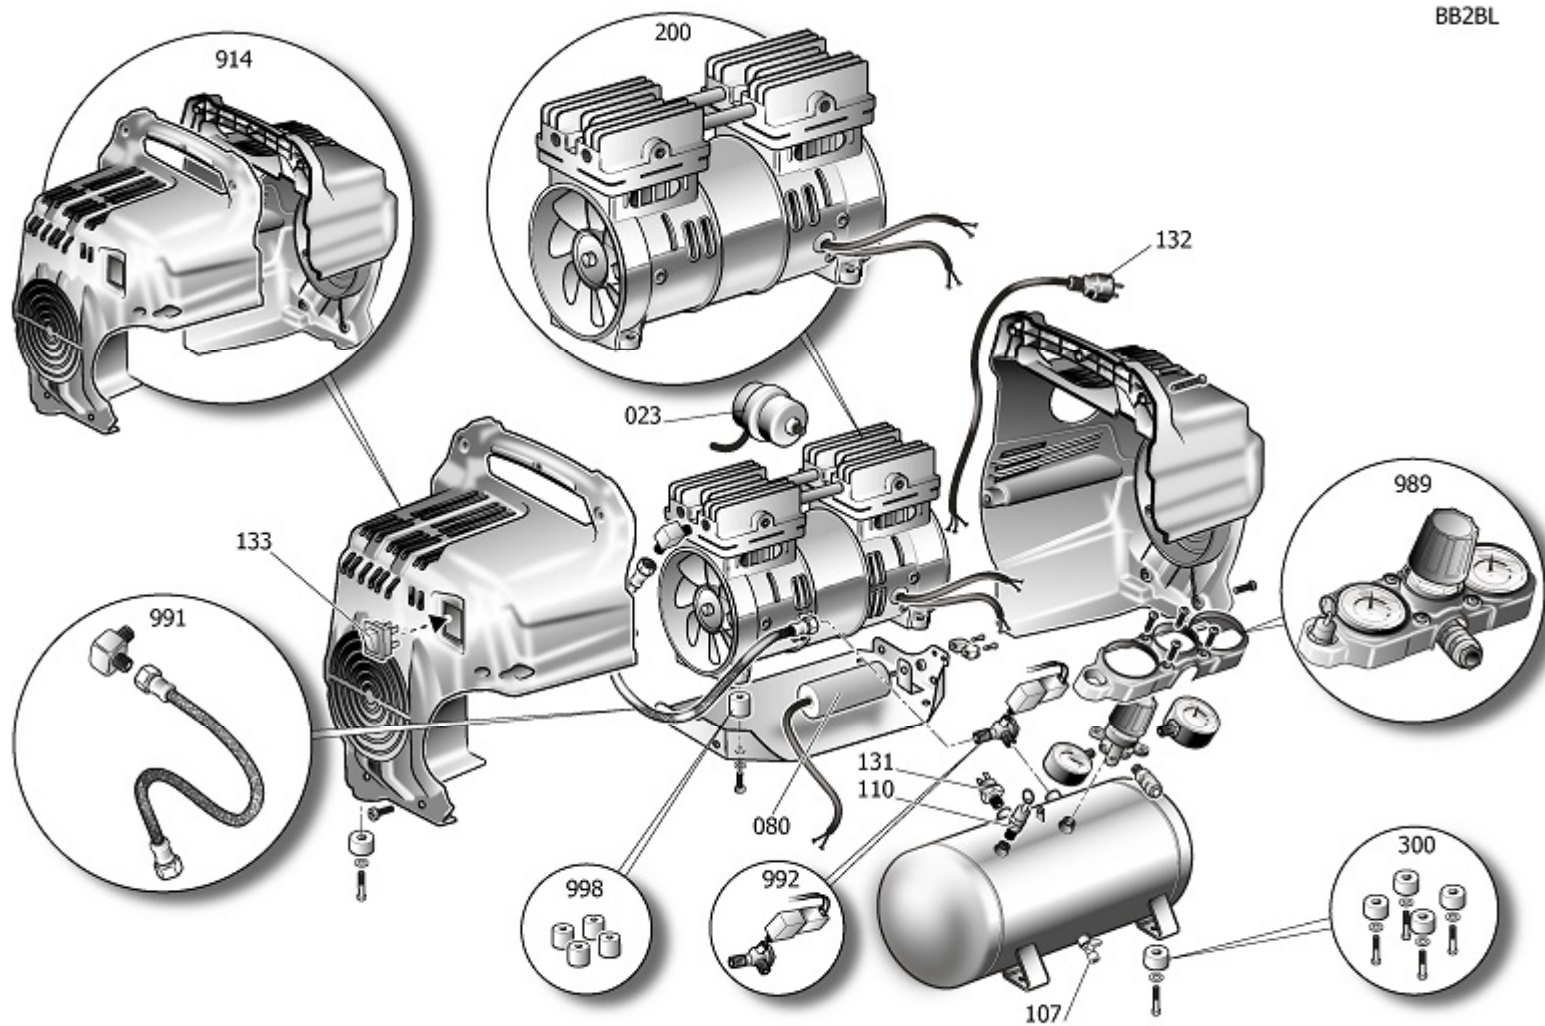

BB2BL

Pos	Component	MU	Multiplier
23	9430200	FILTRO ARIA COMPLETO	PZ 1,0
80	9430230	CONDENSATORE	PZ 1,0
107	9047078	RUBINETTO SCARICO CONDENSA	PZ 1,0
110	9049316	VALVOLA DI SICUREZZA	PZ 1,0
131	9430208	PRESSOSTATO COMPLETO	PZ 1,0
132	9430209	CAVO ALIMENTAZIONE	PZ 1,0
133	9064806	INTERRUTTORE	PZ 1,0
200	9417746	GRUPPO POMPANTE	PZ 1,0
300	9430210	KIT RUOTE/PIEDI	PZ 1,0
914	9430216	KIT CONVOGLIATORE	PZ 1,0
989	9430217	MPK PRESS.RED.SILTEK/S RED	PZ 1,0
991	9430213	KIT TUBO MANDATA	PZ 1,0
992	9430214	KIT VALVOLA RITEGNO	PZ 1,0
998	9430215	MPK DAMPERS SILTEK+/S	PZ 1,0

AB2KT

Pos	Component		MU	Multiplier
900	9434A37	MPK VALVE PLATE OL110 (Q2)	PZ	1,0
901	9434B36	MPK CONROD ASS.LY OL110 (Q2)	PZ	1,0
906	9430220	MPC HEAD LF SILTEK+/S	PZ	1,0
906	9430222	MPC HEAD RG SILTEK+/S	PZ	1,0
909	9434F37	MPK GASKETS+SEALS OL110 (Q2)	PZ	1,0