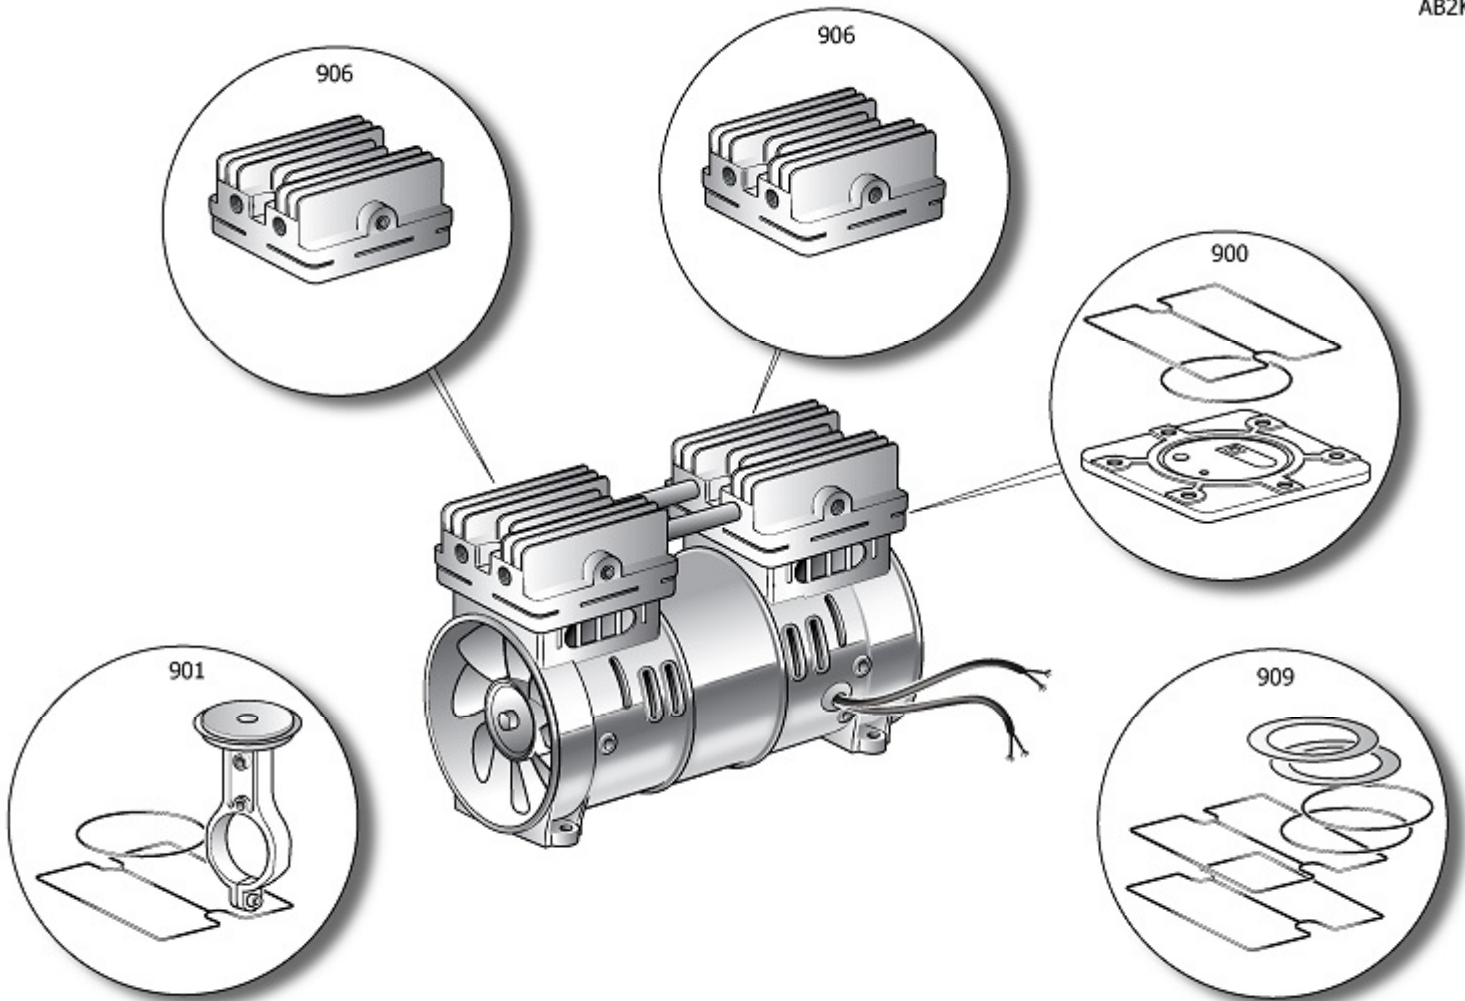

BB2BL

Pos	Component	MU	Multiplier
23	9430200	FILTRO ARIA COMPLETO	PZ 1,0
80	9430230	CONDENSATORE	PZ 1,0
107	9047078	RUBINETTO SCARICO CONDENSA	PZ 1,0
110	9049316	VALVOLA DI SICUREZZA	PZ 1,0
131	9430208	PRESSOSTATO COMPLETO	PZ 1,0
132	9430209	CAVO ALIMENTAZIONE	PZ 1,0
133	9064806	INTERRUTTORE	PZ 1,0
200	9417746	GRUPPO POMPANTE	PZ 1,0
300	9430210	KIT RUOTE/PIEDI	PZ 1,0
914	9430216	KIT CONVOGLIATORE	PZ 1,0
989	9430217	MPK PRESS.RED.SILTEK/S RED	PZ 1,0
991	9430213	KIT TUBO MANDATA	PZ 1,0
992	9430214	KIT VALVOLA RITEGNO	PZ 1,0
998	9430215	MPK DAMPERS SILTEK+/S	PZ 1,0

AB2KT

Pos	Component		MU	Multiplier
900	9434A37	MPK VALVE PLATE OL110 (Q2)	PZ	1,0
901	9434B36	MPK CONROD ASS.LY OL110 (Q2)	PZ	1,0
906	9430220	MPC HEAD LF SILTEK+/S	PZ	1,0
906	9430222	MPC HEAD RG SILTEK+/S	PZ	1,0
909	9434F37	MPK GASKETS+SEALS OL110 (Q2)	PZ	1,0